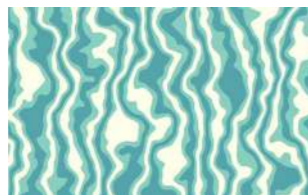

From *center* to the border

sample 30x30cm

se03. Centric | Handmade
Viscose, Luxury Smart | two layers
Entirely customizable

Go *deep* down the waves

sample 30x30cm

se04. Deep | Handmade
Bamboo, Wool | five layers
Entirely customizable

or01. Connect

sa01. Oasis

se01. Rift

or02. Trace

sa02. Dune

se02. Foamy

or03. Playground

sa03. Crackling