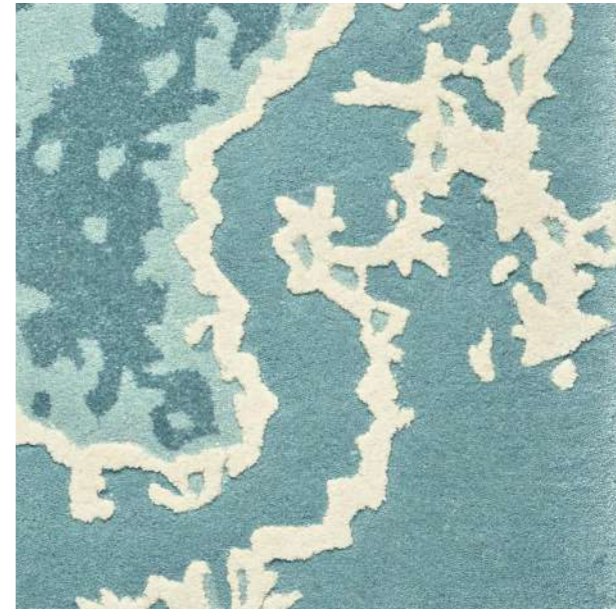

Breath the fresh
air by the *sea*.

Follow the *rift*

sample 30x30cm

se01. Rift | Handmade
Shiny Nylon | two layers
Entirely customizable

Float through the *foam*

sample 30x30cm

se02. Foamy | Handmade
Bamboo, Luxury Smart | two layers
Entirely customizable

From *center* to the border

sample 30x30cm

se03. Centric | Handmade
Viscose, Luxury Smart | two layers
Entirely customizable

Go *deep* down the waves

sample 30x30cm

se04. Deep | Handmade
Bamboo, Wool | five layers
Entirely customizable