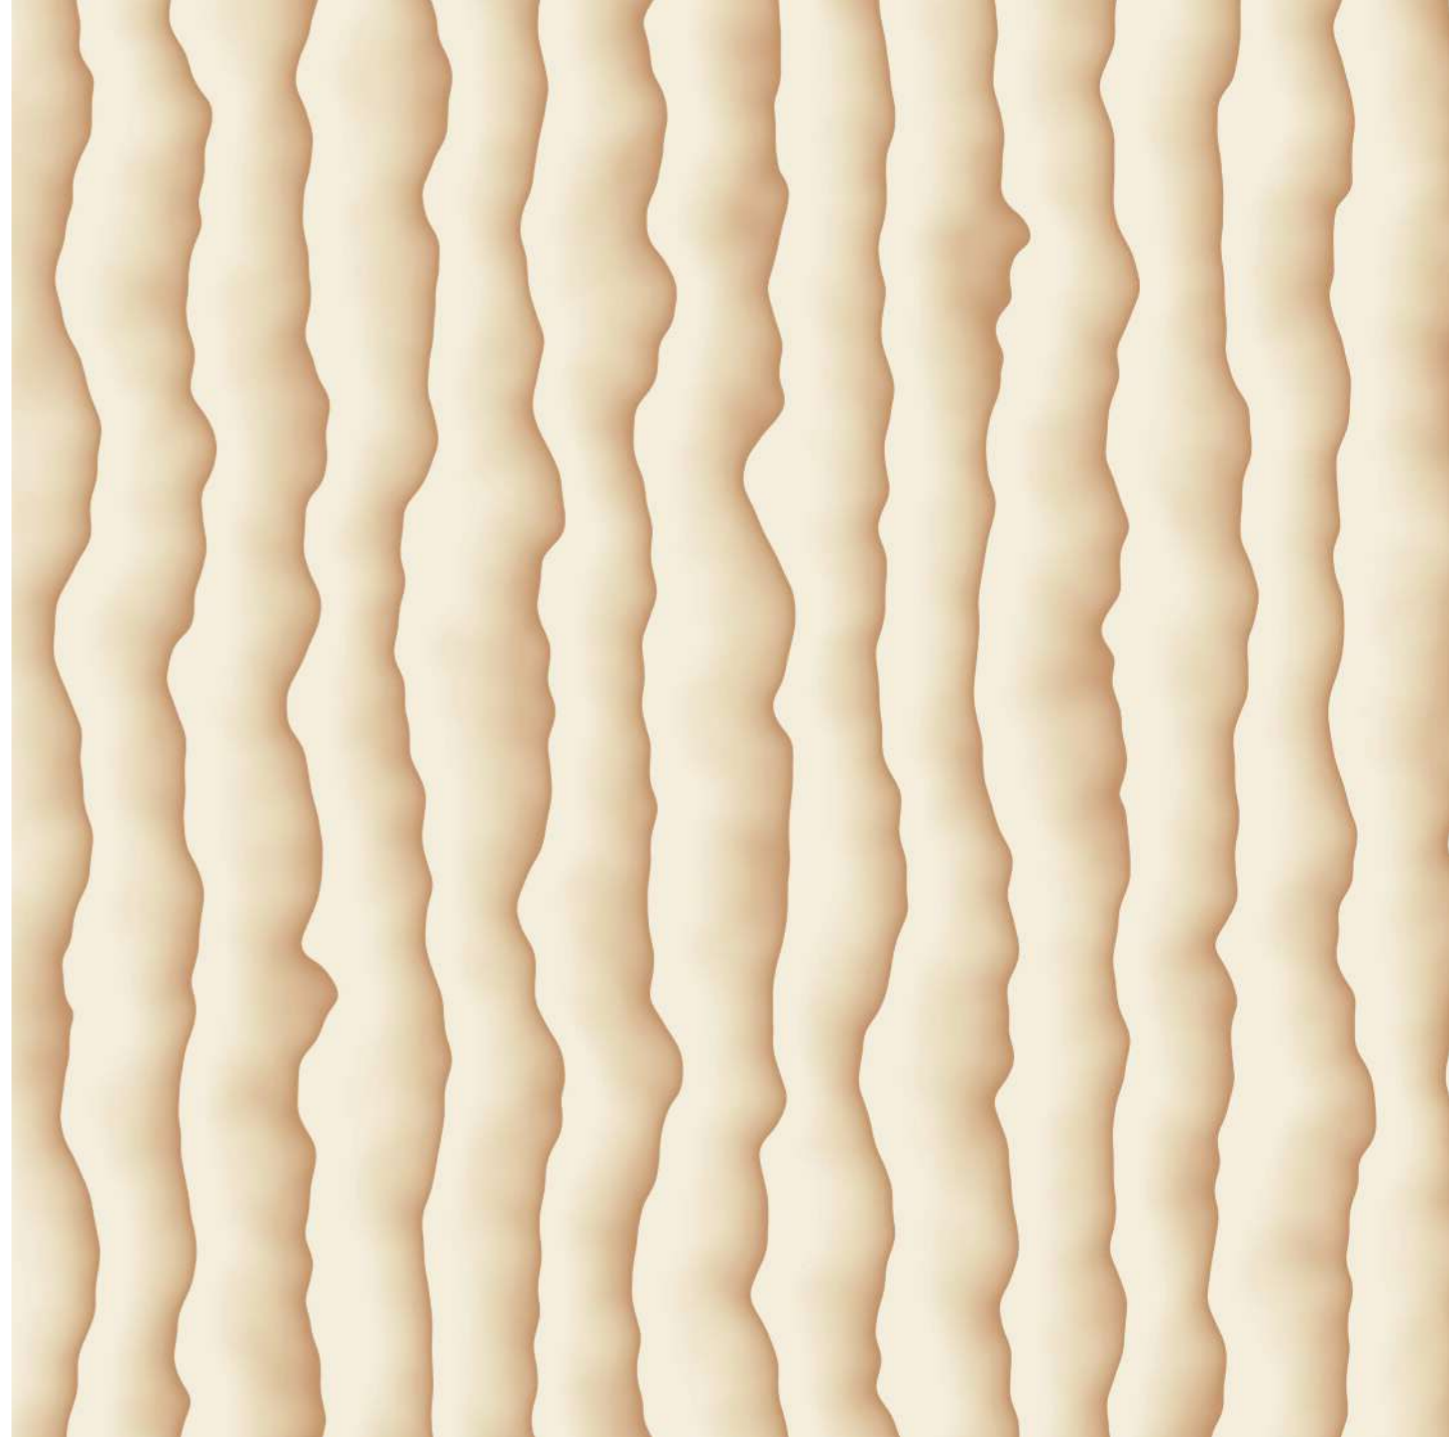

Feel the *cracks* underneath you

sample 30x30cm

sa03. Crackling | Handmade
Viscose | two layers
Entirely customizable

Sink into the *groove*

sample 30x30cm

sa04. Groove | Handmade
Bamboo | one layer
Entirely customizable