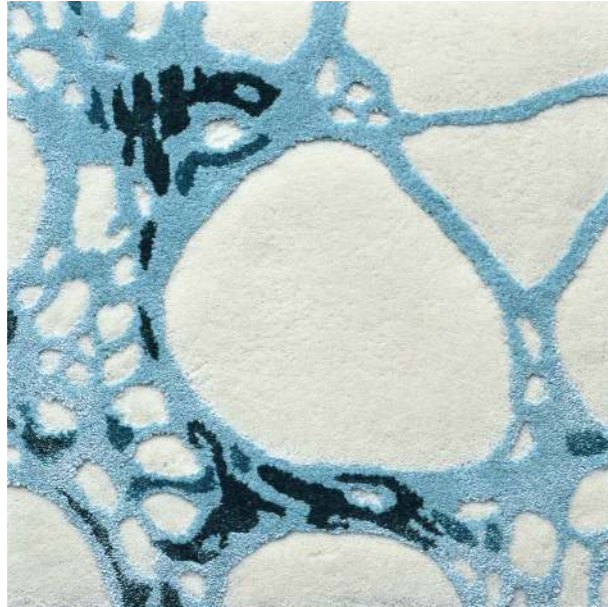

Enjoy the playful *ground*

sample 30x30cm

or03. Playground | Handmade
Bamboo, Luxury Smart | two layers
Entirely customizable

Put your *lens* on

sample 30x30cm

or04. Membrane | Handmade
Bamboo, Luxury Smart | two layers
Entirely customizable