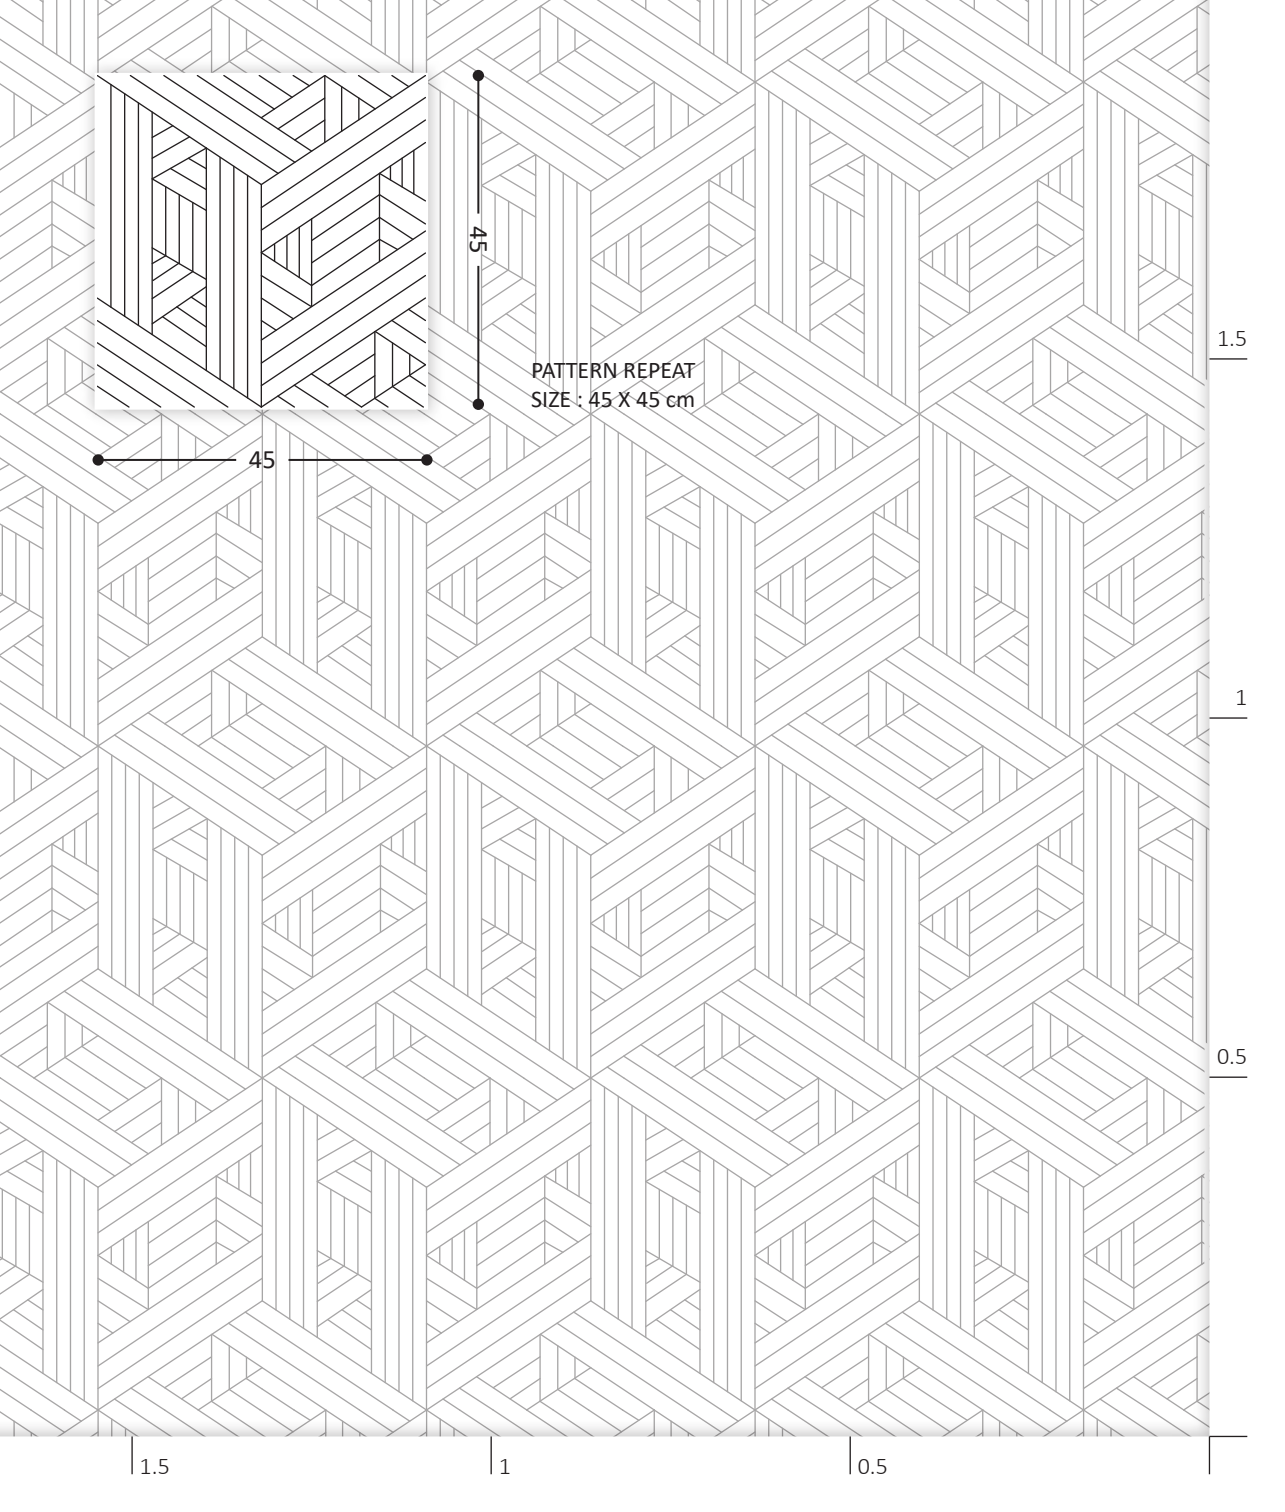

45

PATTERN REPEAT
SIZE : 45 X 45 cm

45

1.5

1

0.5

1.5

1

0.5