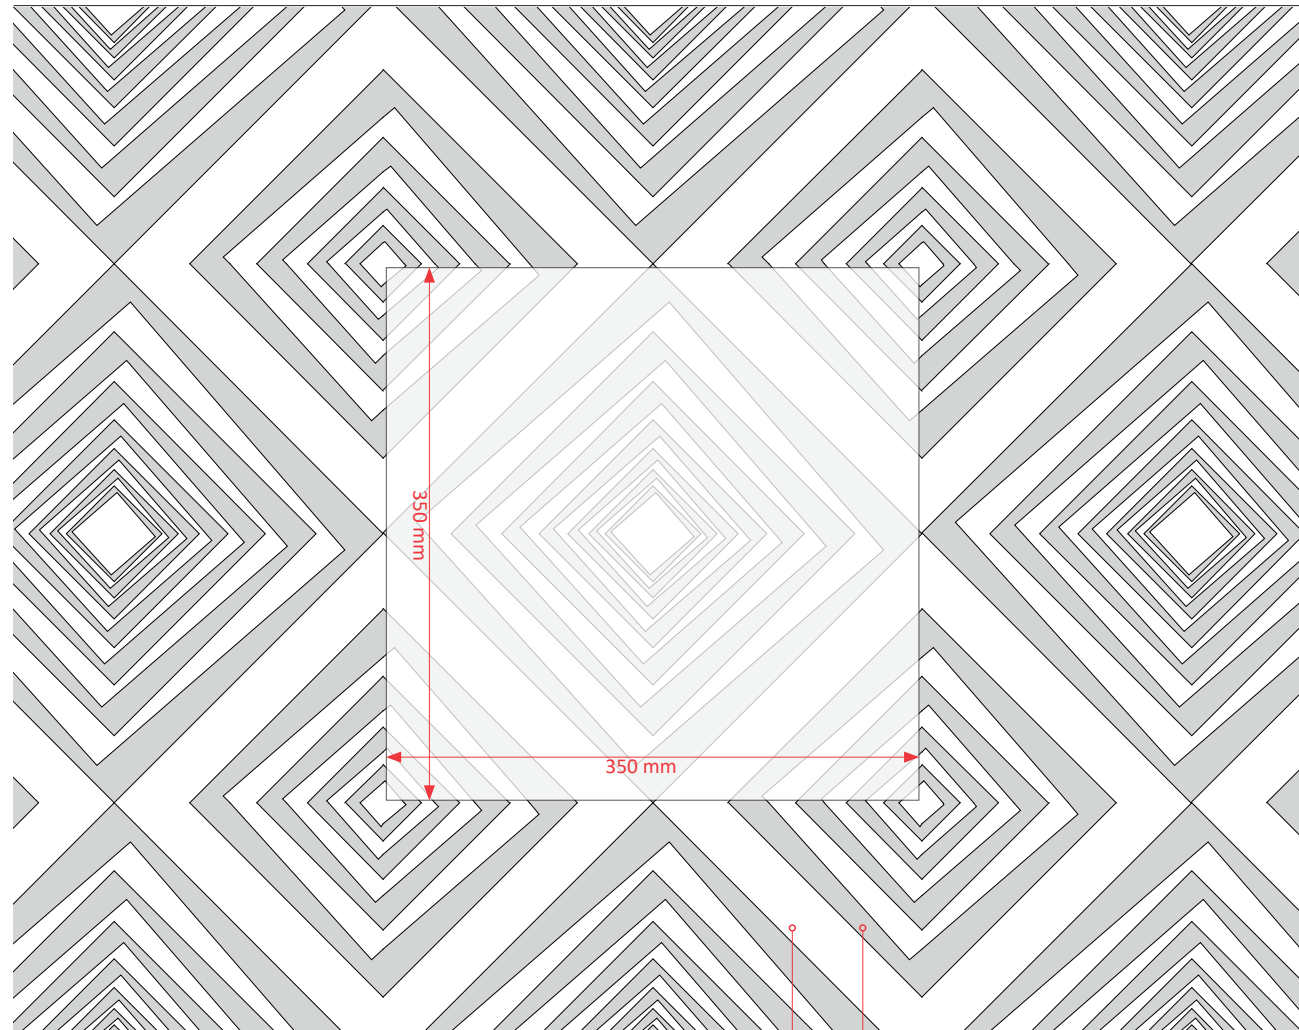

Vitruvius

Geometry and shapes overlap, creating compositions full of passion that become carpet to enhance the surfaces of the room where they will be placed.

Size: 350 x 350 mm

- 4N-01, Wool, Cut 13 mm
- 4N-01, Bamboo, Cut 11 mm

Size: 350 x 350 mm

Ref: 0283/20 | Handtufted | Carving  
Luxury 1400\_4N 01

- 4N-01, Wool Merino, Cut 13 mm
- 4N-01, Bamboo, Cut 11 mm

Size: 350 x 350 mm

-  4N-01, Luxury Pride, Cut 11 mm
-  4N-01, Luxury Pride, Cut 13 mm

Size: 350 x 350 mm

Ref: 0279/20 | Handtufted | V-shape  
Luxury 1400\_4N 01 | 4N 02

- 4N-01, Luxury Pride, Cut 13 mm
- 4N-02, Luxury Pride, Cut 13 mm

Size: 350 x 350 mm

Ref: 0278/20 | Handtufted | V-shape  
Luxury 1400\_4N 01

Size: 350 x 350 mm

Ref: 0272/20 | Handtufted | Embossing  
Luxury 1400\_4N 01

- 4N-01, Wool Merino, Cut 11 mm
- 4N-01, Wool Merino, Cut 13 mm

*“Non c’è design senza disciplina.  
Non c’è disciplina senza intelligenza”  
“There is no design without discipline.  
There is no discipline without intelligence”  
(Massimo Vignelli)*