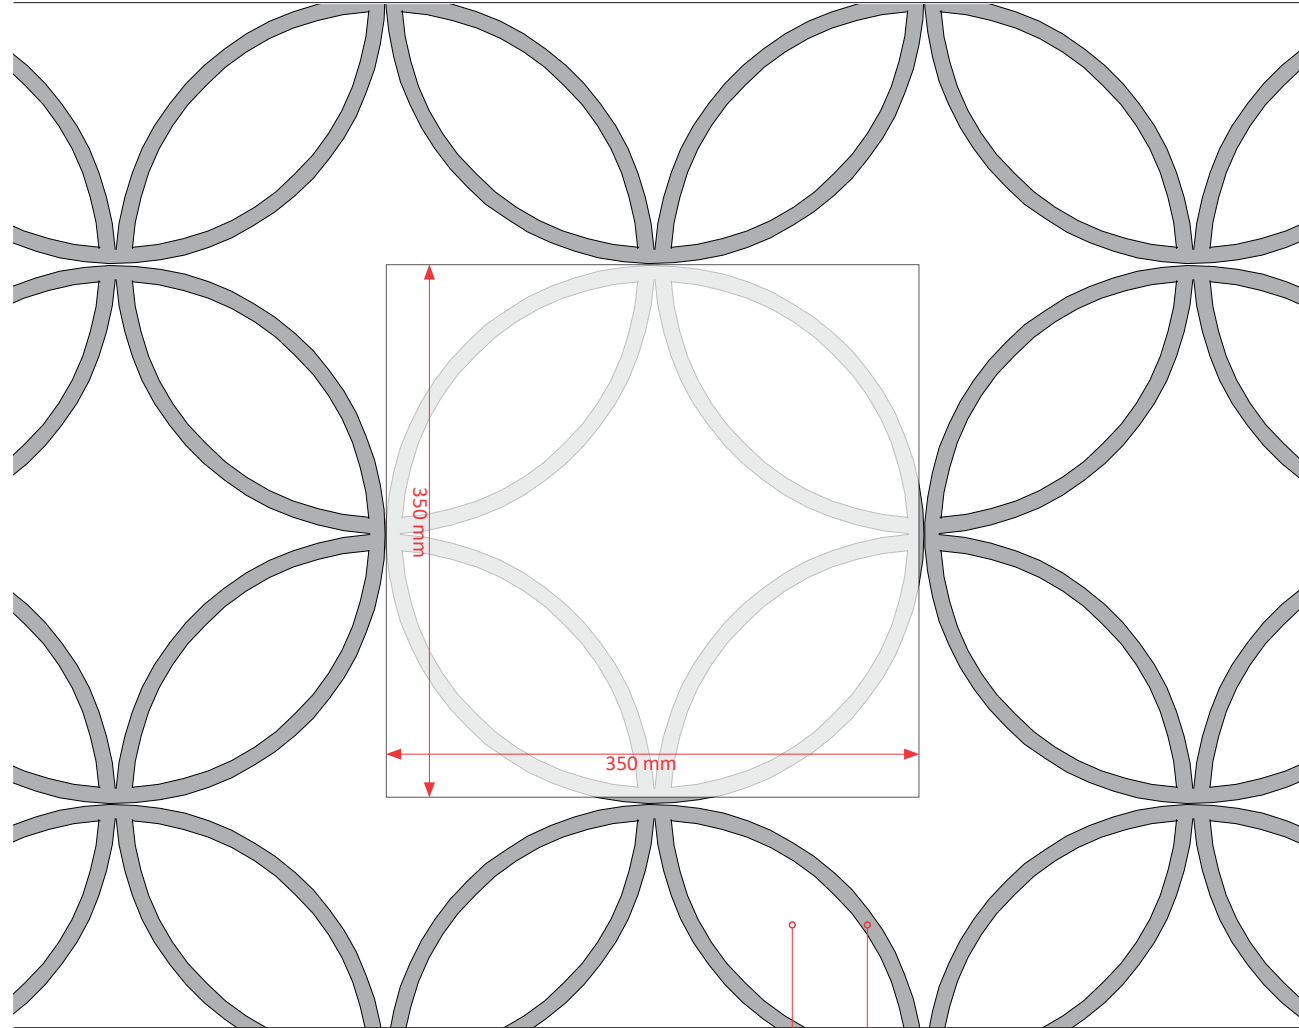

Vitruvius

Geometry and shapes overlap, creating compositions full of passion that become carpet to enhance the surfaces of the room where they will be placed.

Size: 350 x 350 mm

- 4N-01, Wool, Cut 13 mm
- 4N-01, Bamboo, Cut 11 mm

Size: 350 x 350 mm

Ref: 0279/20 | Handtufted | V-shape  
Luxury 1400\_4N 01 | 4N 02

- 4N-01, Luxury Pride, Cut 13 mm
- 4N-02, Luxury Pride, Cut 13 mm

Size: 350 x 350 mm

Ref: 0278/20 | Handtufted | V-shape  
Luxury 1400\_4N 01

-  4N-01, Luxury Pride, Cut 13 mm
-  4N-01, Bamboo, Cut 13 mm

Size: 350 x 350 mm

Ref: 0263/20 | Handtufted  
Luxury 1400\_4N 01 | 4N 02

- 4N-01, Wool, Cut 13 mm
- 4N-02, Bamboo, Cut 13 mm

Size: 350 x 350 mm

Size: 350 x 350 mm

Ref: 0272/20 | Handtufted | Embossing  
Luxury 1400\_4N 01

- 4N-01, Wool Merino, Cut 11 mm
- 4N-01, Wool Merino, Cut 13 mm

*“Non c’è design senza disciplina.  
Non c’è disciplina senza intelligenza”  
“There is no design without discipline.  
There is no discipline without intelligence”  
(Massimo Vignelli)*