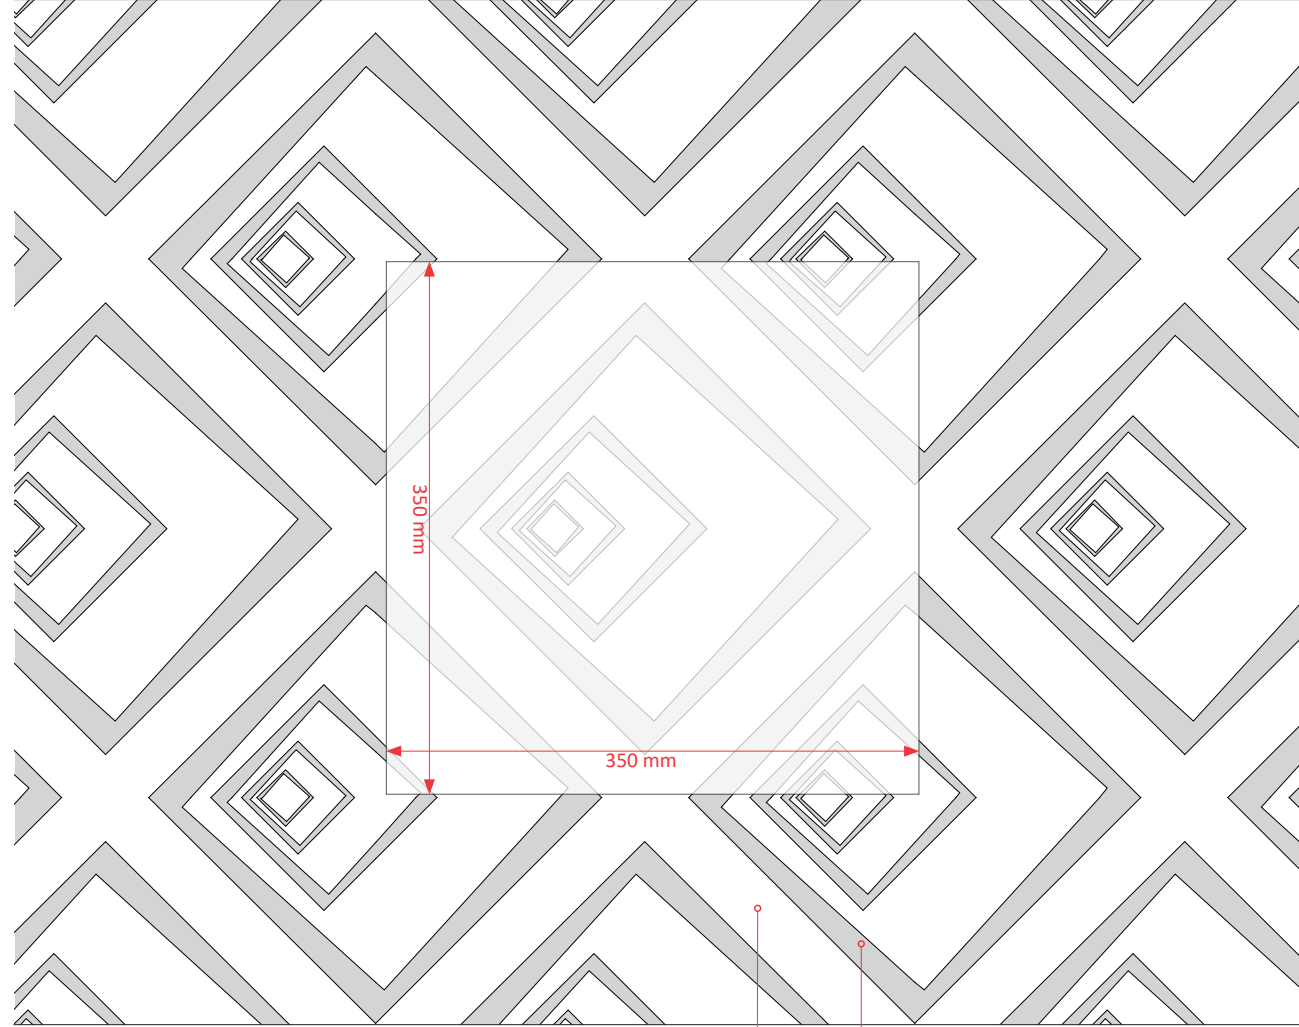

Vitruvius

Geometry and shapes overlap, creating compositions full of passion that become carpet to enhance the surfaces of the room where they will be placed.

Size: 350 x 350 mm

- 4N-01, Wool, Cut 13 mm
- 4N-01, Bamboo, Cut 11 mm

Size: 350 x 350 mm

Ref: 0283/20 | Handtufted | Carving  
Luxury 1400\_4N 01

- 4N-01, Wool Merino, Cut 13 mm
- 4N-01, Bamboo, Cut 11 mm

Size: 350 x 350 mm

-  4N-01, Luxury Pride, Cut 11 mm
-  4N-01, Luxury Pride, Cut 13 mm

Size: 350 x 350 mm

Ref: 0279/20 | Handtufted | V-shape  
Luxury 1400\_4N 01 | 4N 02

- 4N-01, Luxury Pride, Cut 13 mm
- 4N-02, Luxury Pride, Cut 13 mm

Size: 350 x 350 mm

Ref: 0278/20 | Handtufted | V-shape  
Luxury 1400\_4N 01

-  4N-01, Luxury Pride, Cut 13 mm
-  4N-01, Bamboo, Cut 13 mm

Size: 350 x 350 mm

Ref: 0263/20 | Handtufted  
Luxury 1400\_4N 01 | 4N 02

- 4N-01, Wool, Cut 13 mm
- 4N-02, Bamboo, Cut 13 mm

Size: 350 x 350 mm