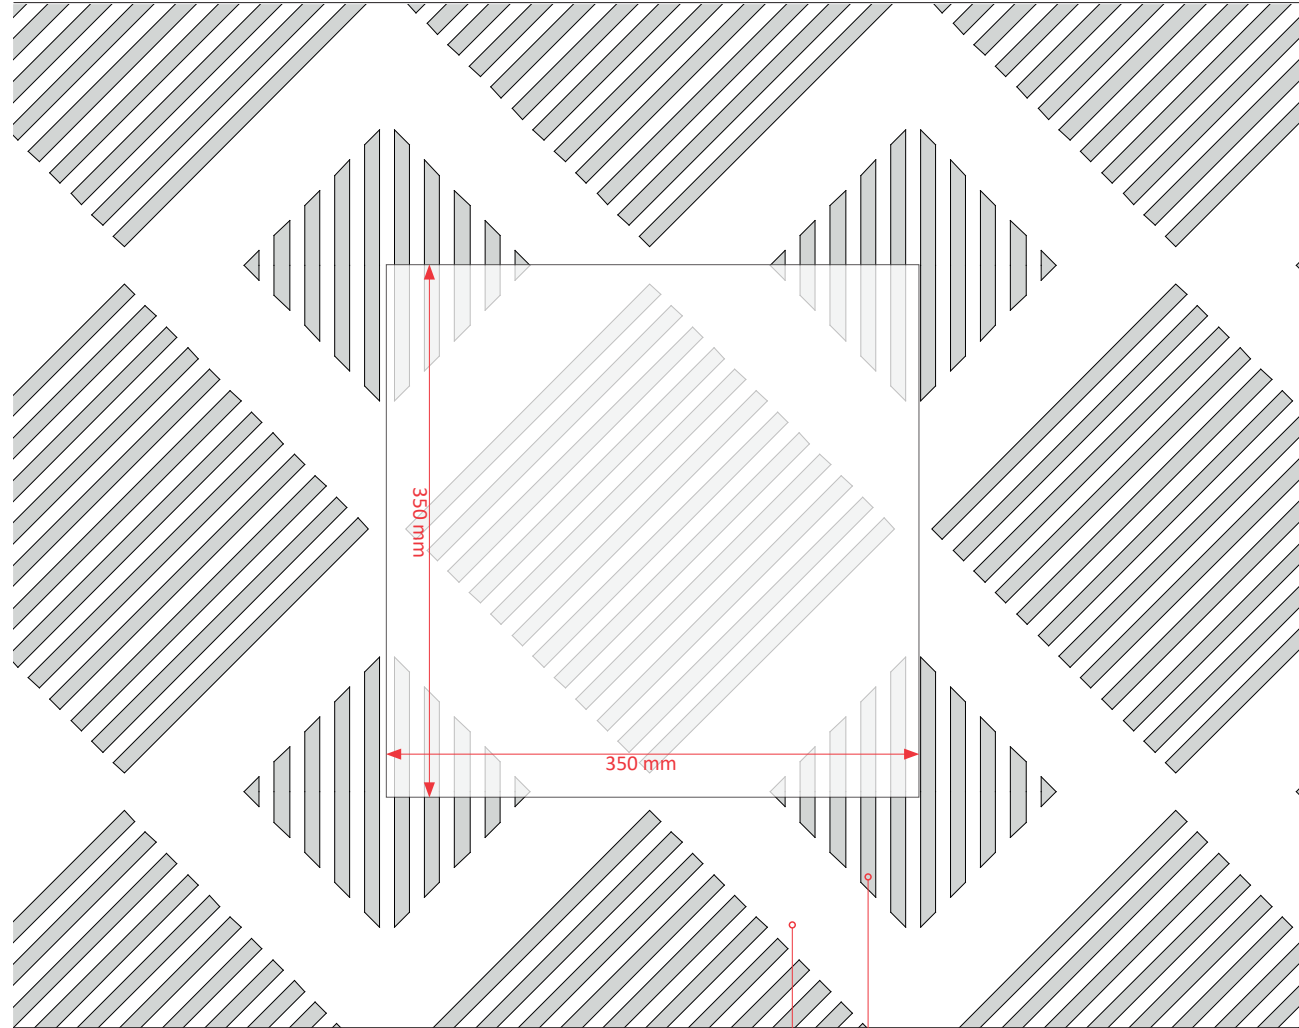

Vitruvius

Geometry and shapes overlap, creating compositions full of passion that become carpet to enhance the surfaces of the room where they will be placed.

Size: 350 x 350 mm

- 4N-01, Wool, Cut 13 mm
- 4N-01, Bamboo, Cut 11 mm

Size: 350 x 350 mm

Ref: 0279/20 | Handtufted | V-shape  
Luxury 1400\_4N 01 | 4N 02

- 4N-01, Luxury Pride, Cut 13 mm
- 4N-02, Luxury Pride, Cut 13 mm

Size: 350 x 350 mm

Ref: 0278/20 | Handtufted | V-shape  
Luxury 1400\_4N 01

-  4N-01, Luxury Pride, Cut 13 mm
-  4N-01, Bamboo, Cut 13 mm

Size: 350 x 350 mm

Ref: 0263/20 | Handtufted  
Luxury 1400\_4N 01 | 4N 02

- 4N-01, Wool, Cut 13 mm
- 4N-02, Bamboo, Cut 13 mm

Size: 350 x 350 mm

Size: 350 x 350 mm

Ref: 0272/20 | Handtufted | Embossing  
Luxury 1400\_4N 01

- 4N-01, Wool Merino, Cut 11 mm
- 4N-01, Wool Merino, Cut 13 mm

*“Non c’è design senza disciplina.  
Non c’è disciplina senza intelligenza”  
“There is no design without discipline.  
There is no discipline without intelligence”  
(Massimo Vignelli)*