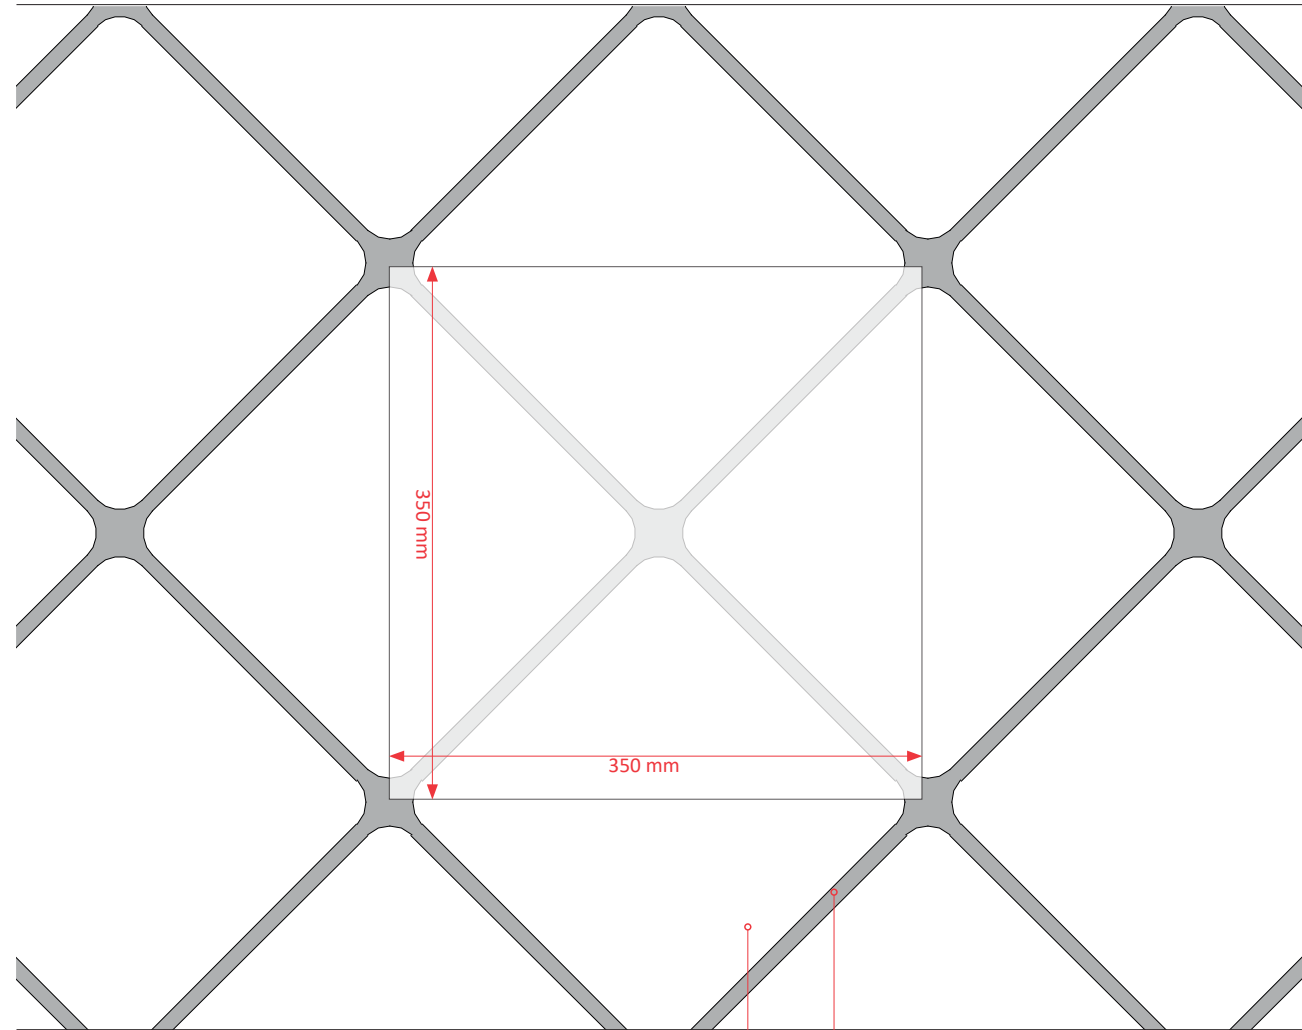

Vitruvius

Geometry and shapes overlap, creating compositions full of passion that become carpet to enhance the surfaces of the room where they will be placed.

Size: 350 x 350 mm

- 4N-01, Wool, Cut 13 mm
- 4N-01, Bamboo, Cut 11 mm

Size: 350 x 350 mm

Ref: 0279/20 | Handtufted | V-shape  
Luxury 1400\_4N 01 | 4N 02

- 4N-01, Luxury Pride, Cut 13 mm
- 4N-02, Luxury Pride, Cut 13 mm

Size: 350 x 350 mm

Ref: 0278/20 | Handtufted | V-shape  
Luxury 1400\_4N 01

-  4N-01, Luxury Pride, Cut 13 mm
-  4N-01, Bamboo, Cut 13 mm

Size: 350 x 350 mm

Ref: 0263/20 | Handtufted  
Luxury 1400\_4N 01 | 4N 02

- 4N-01, Wool, Cut 13 mm
- 4N-02, Bamboo, Cut 13 mm

Size: 350 x 350 mm

Size: 350 x 350 mm

Ref: 0272/20 | Handtufted | Embossing  
Luxury 1400\_4N 01

- 4N-01, Wool Merino, Cut 11 mm
- 4N-01, Wool Merino, Cut 13 mm

*“Non c’è design senza disciplina.  
Non c’è disciplina senza intelligenza”  
“There is no design without discipline.  
There is no discipline without intelligence”  
(Massimo Vignelli)*