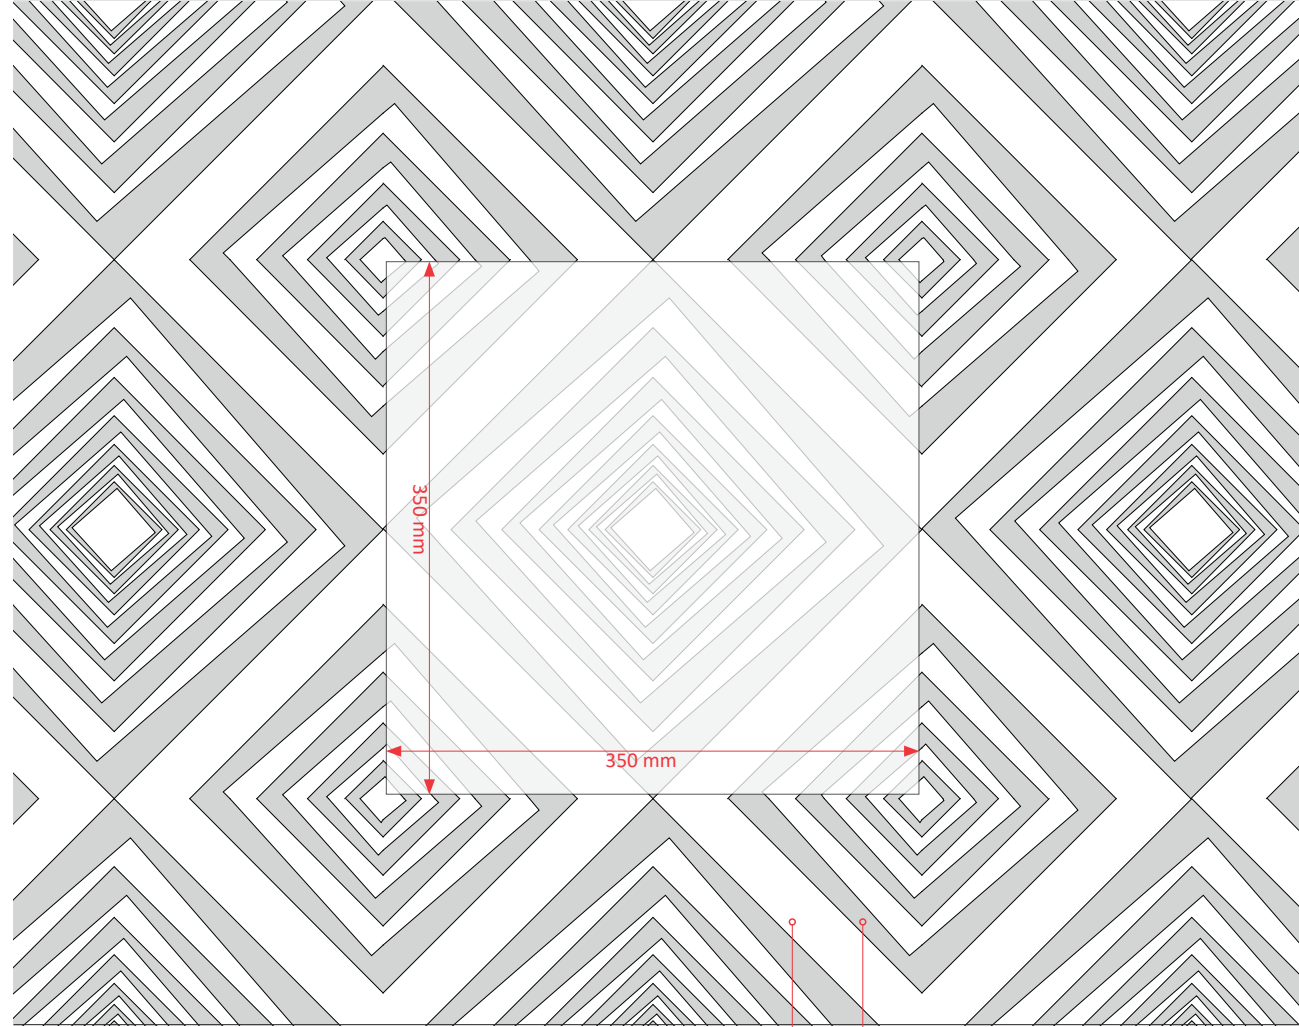

Vitruvius

Geometry and shapes overlap, creating compositions full of passion that become carpet to enhance the surfaces of the room where they will be placed.

Size: 350 x 350 mm

- 4N-01, Wool, Cut 13 mm
- 4N-01, Bamboo, Cut 11 mm

Size: 350 x 350 mm

Ref: 0283/20 | Handtufted | Carving  
Luxury 1400\_4N 01

- 4N-01, Wool Merino, Cut 13 mm
- 4N-01, Bamboo, Cut 11 mm

Size: 350 x 350 mm

-  4N-01, Luxury Pride, Cut 11 mm
-  4N-01, Luxury Pride, Cut 13 mm

Size: 350 x 350 mm

Ref: 0279/20 | Handtufted | V-shape  
Luxury 1400\_4N 01 | 4N 02

- 4N-01, Luxury Pride, Cut 13 mm
- 4N-02, Luxury Pride, Cut 13 mm

Size: 350 x 350 mm

Ref: 0278/20 | Handtufted | V-shape  
Luxury 1400\_4N 01

Size: 350 x 350 mm

Ref: 0272/20 | Handtufted | Embossing  
Luxury 1400\_4N 01

- 4N-01, Wool Merino, Cut 11 mm
- 4N-01, Wool Merino, Cut 13 mm

*“Non c’è design senza disciplina.  
Non c’è disciplina senza intelligenza”  
“There is no design without discipline.  
There is no discipline without intelligence”  
(Massimo Vignelli)*