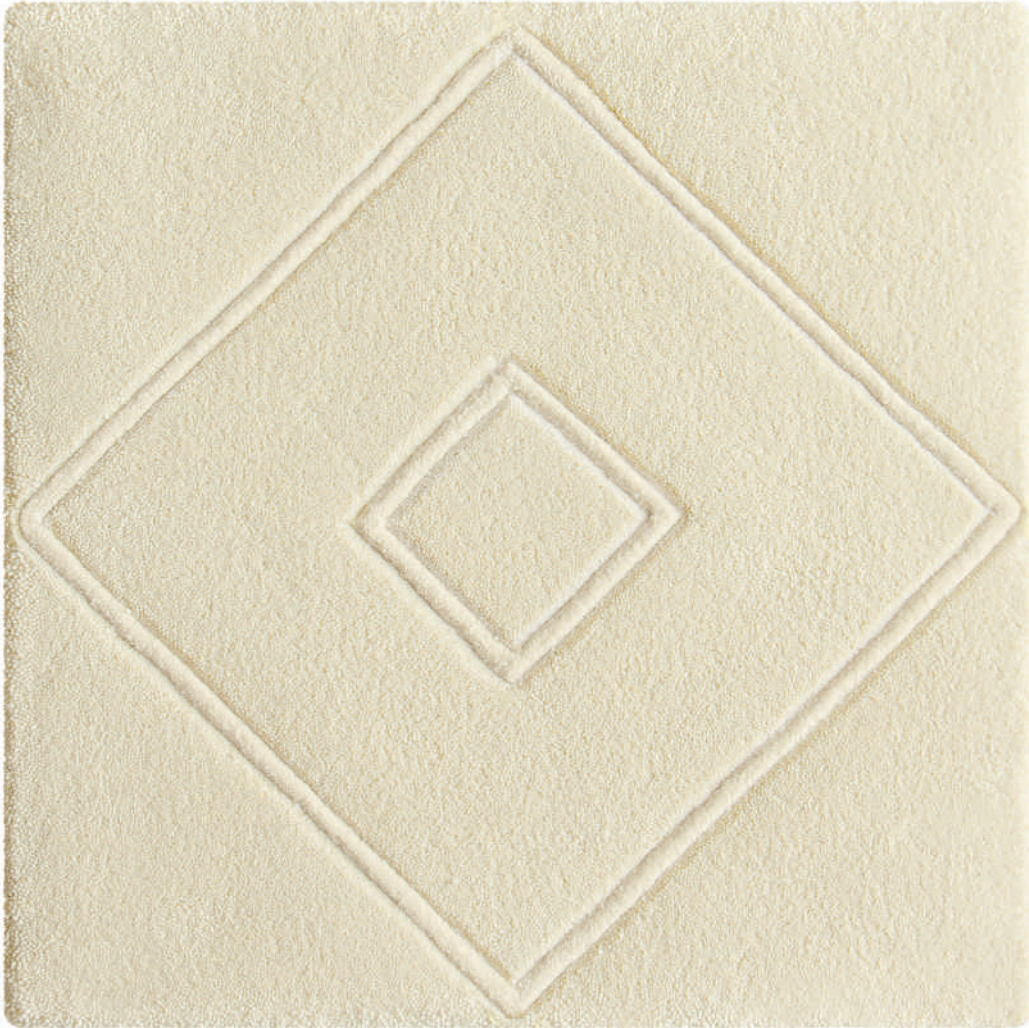

Size: 350 x 350 mm

Ref: 0279/20 | Handtufted | V-shape  
Luxury 1400\_4N 01 | 4N 02

- 4N-01, Luxury Pride, Cut 13 mm
- 4N-02, Luxury Pride, Cut 13 mm

Size: 350 x 350 mm

Ref: 0278/20 | Handtufted | V-shape  
Luxury 1400\_4N 01

-  4N-01, Luxury Pride, Cut 13 mm
-  4N-01, Bamboo, Cut 13 mm

Size: 350 x 350 mm

Ref: 0263/20 | Handtufted  
Luxury 1400\_4N 01 | 4N 02

- 4N-01, Wool, Cut 13 mm
- 4N-02, Bamboo, Cut 13 mm

Size: 350 x 350 mm