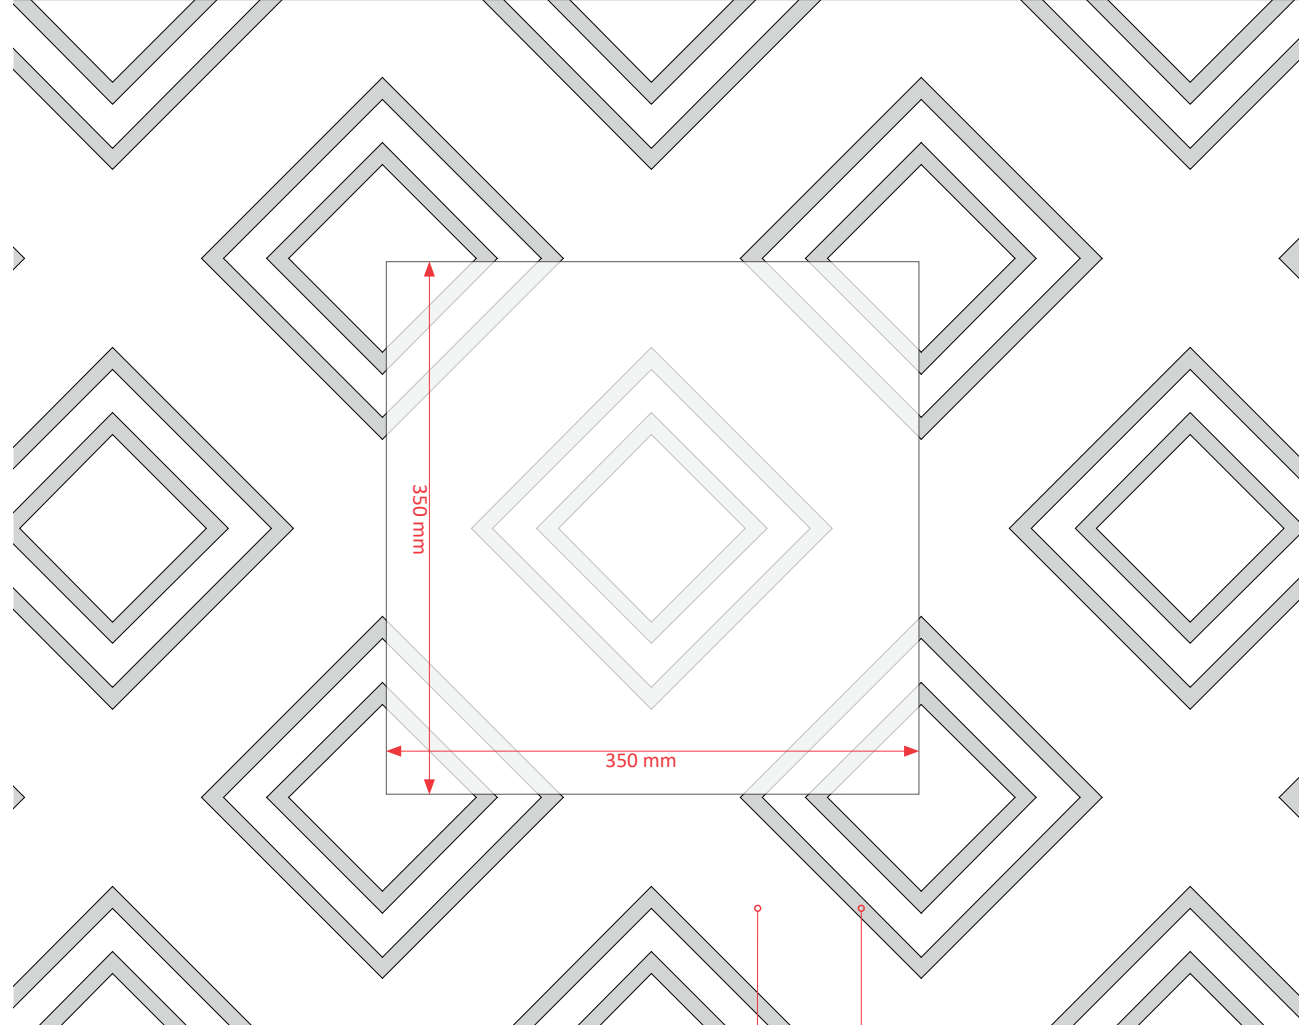

Vitruvius

Geometry and shapes overlap, creating compositions full of passion that become carpet to enhance the surfaces of the room where they will be placed.

Size: 350 x 350 mm

- 4N-01, Wool, Cut 13 mm
- 4N-01, Bamboo, Cut 11 mm

Size: 350 x 350 mm

Ref: 0283/20 | Handtufted | Carving  
Luxury 1400\_4N 01

- 4N-01, Wool Merino, Cut 13 mm
- 4N-01, Bamboo, Cut 11 mm

Size: 350 x 350 mm

-  4N-01, Luxury Pride, Cut 11 mm
-  4N-01, Luxury Pride, Cut 13 mm

Size: 350 x 350 mm

Ref: 0279/20 | Handtufted | V-shape  
Luxury 1400\_4N 01 | 4N 02

- 4N-01, Luxury Pride, Cut 13 mm
- 4N-02, Luxury Pride, Cut 13 mm

Size: 350 x 350 mm

Ref: 0278/20 | Handtufted | V-shape  
Luxury 1400\_4N 01

-  4N-01, Luxury Pride, Cut 13 mm
-  4N-01, Bamboo, Cut 13 mm

Size: 350 x 350 mm

Ref: 0263/20 | Handtufted  
Luxury 1400\_4N 01 | 4N 02

- 4N-01, Wool, Cut 13 mm
- 4N-02, Bamboo, Cut 13 mm

Size: 350 x 350 mm