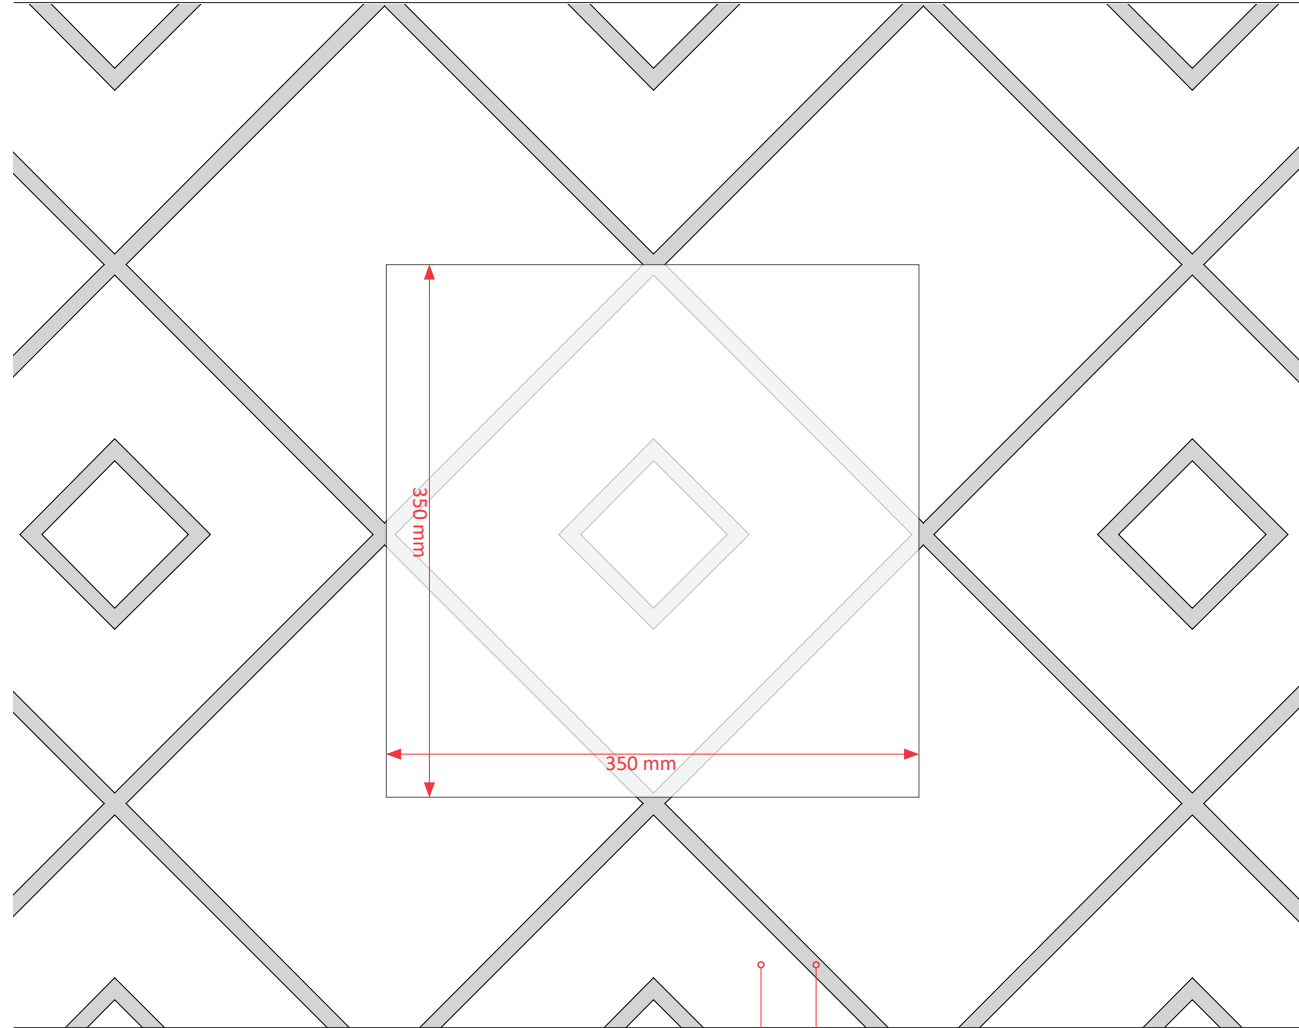

Vitruvius

Geometry and shapes overlap, creating compositions full of passion that become carpet to enhance the surfaces of the room where they will be placed.

Size: 350 x 350 mm

- 4N-01, Wool, Cut 13 mm
- 4N-01, Bamboo, Cut 11 mm

Size: 350 x 350 mm

Ref: 0283/20 | Handtufted | Carving  
Luxury 1400\_4N 01

- 4N-01, Wool Merino, Cut 13 mm
- 4N-01, Bamboo, Cut 11 mm

Size: 350 x 350 mm

-  4N-01, Luxury Pride, Cut 11 mm
-  4N-01, Luxury Pride, Cut 13 mm

Size: 350 x 350 mm

Ref: 0279/20 | Handtufted | V-shape  
Luxury 1400\_4N 01 | 4N 02

- 4N-01, Luxury Pride, Cut 13 mm
- 4N-02, Luxury Pride, Cut 13 mm

Size: 350 x 350 mm

Ref: 0278/20 | Handtufted | V-shape  
Luxury 1400\_4N 01

-  4N-01, Luxury Pride, Cut 13 mm
-  4N-01, Bamboo, Cut 13 mm

Size: 350 x 350 mm

Ref: 0263/20 | Handtufted  
Luxury 1400\_4N 01 | 4N 02

- 4N-01, Wool, Cut 13 mm
- 4N-02, Bamboo, Cut 13 mm

Size: 350 x 350 mm