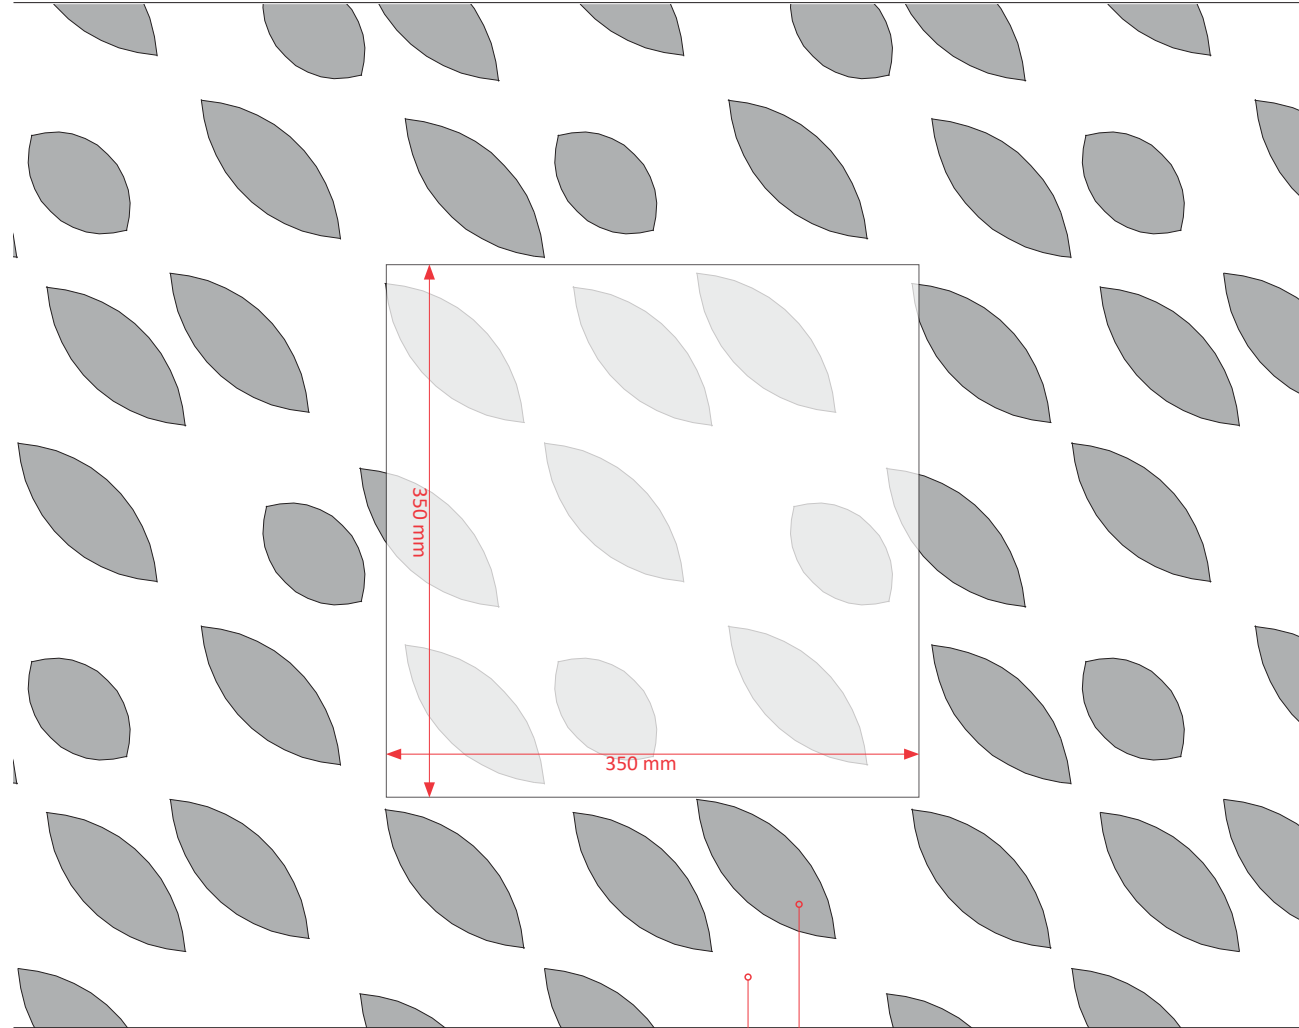

Size: 350 x 350 mm

Ref: 0268/20 | Handtufted | Embossing
Luxury 1400_4N 01

-  4N-01, Luxury Pride, Cut 11 mm
-  4N-01, Bamboo, Loop 10 mm
-  4N-01, Bamboo, Cut 13 mm

Size: 350 x 350 mm

- 4N-01, Luxury Pride, Cut 11 mm
- 4N-01, Bamboo, Loop 10 mm
- 4N-01, Luxury Pride, Cut 9 mm
- 4N-01, Bamboo, Cut 11 mm
- 4N-01, Luxury Pride, Cut 13 mm

Size: 350 x 350 mm

Ref: 0274/20 | Handtufted | Embossing
Luxury 1400_4N 01

- 4N-01, Luxury Pride, Cut 11 mm
- 4N-01, Bamboo, Loop 10 mm
- 4N-01, Luxury Pride, Cut 13 mm

Size: 350 x 350 mm

Ref: 0267/20 | Handtufted | Embossing
Luxury 1400_4N 01

□ 4N-01, Luxury Pride, Cut 11 mm
■ 4N-01, Luxury Pride, Cut 13 mm

Size: 350 x 350 mm

Ref: 0270/20 | Handtufted
Luxury 1400_4N 01

- 4N-01, Luxury Pride, Cut 11 mm
- 4N-01, Luxury Pride, Loop 13 mm

Size: 350 x 350 mm

-  4N-01, Wool, Cut 11 mm
-  4N-01, Bamboo, Loop 10 mm
-  4N-01, Bamboo, Cut 13 mm

*“La línea recta pertenece al hombre, la línea curva a Dios.”
“The straight line belongs to man, the curved line to God.”
(Antoni Gaudí)*