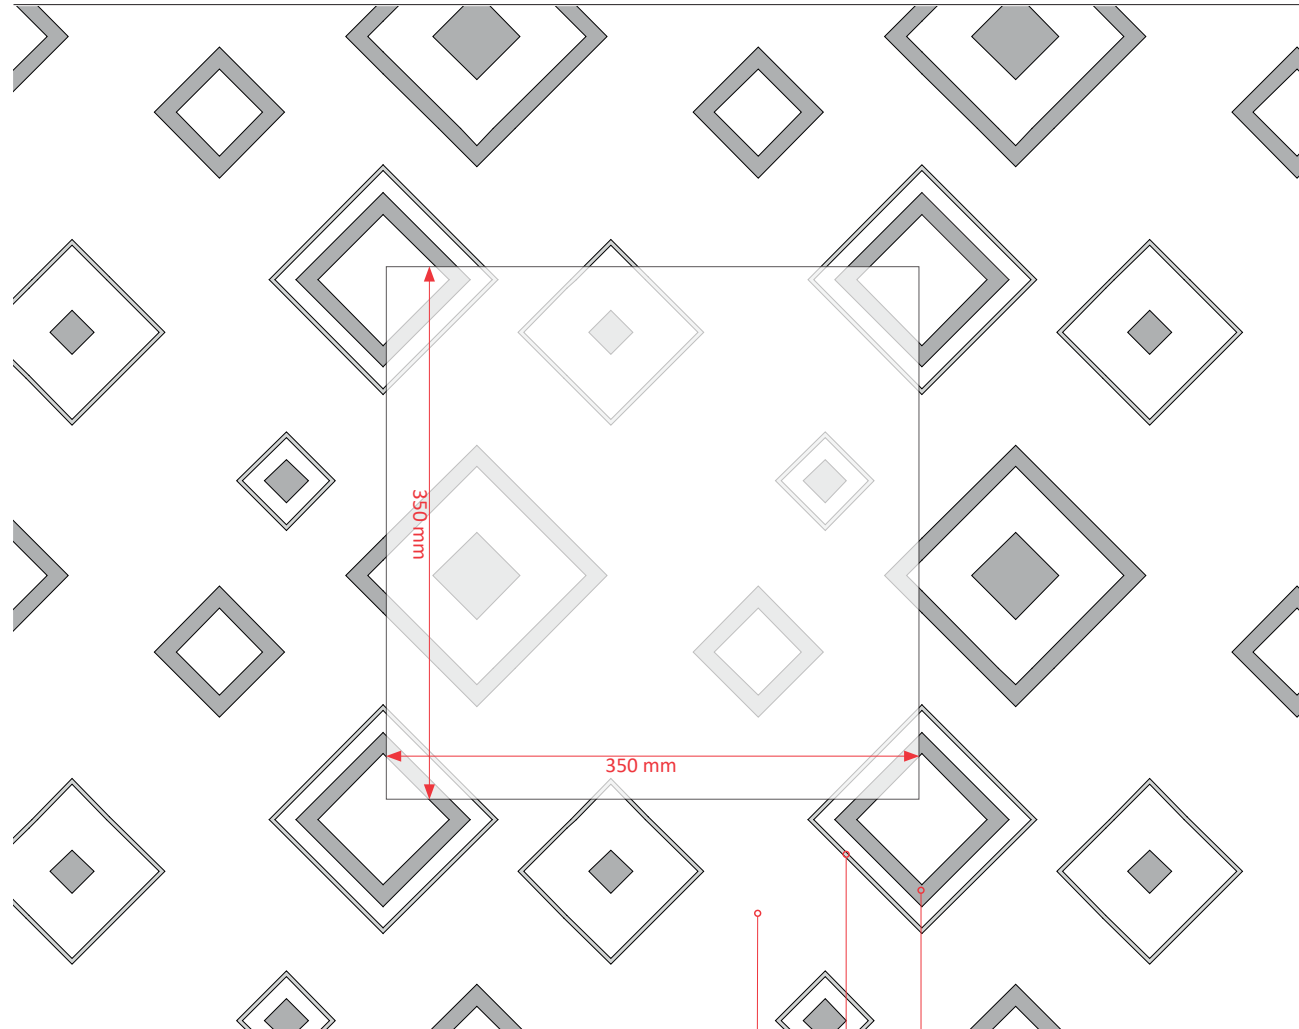

Size: 350 x 350 mm

Ref: 0271/20 | Handtufted | Carving
Luxury 1400_4N 01

- 4N-01, Wool Merino, Cut 13 mm
- 4N-01, Bamboo, Loop 12 mm
- 4N-01, Bamboo, Cut 11 mm

Size: 350 x 350 mm

-  4N-01, Wool, Cut 11 mm
-  4N-01, Bamboo, Cut 13 mm
-  4N-01, Wool, Cut 9 mm

Size: 350 x 350 mm

Ref: 0268/20 | Handtufted | Embossing
Luxury 1400_4N 01

-  4N-01, Luxury Pride, Cut 11 mm
-  4N-01, Bamboo, Loop 10 mm
-  4N-01, Bamboo, Cut 13 mm

Size: 350 x 350 mm

- 4N-01, Luxury Pride, Cut 11 mm
- 4N-01, Bamboo, Loop 10 mm
- 4N-01, Luxury Pride, Cut 9 mm
- 4N-01, Bamboo, Cut 11 mm
- 4N-01, Luxury Pride, Cut 13 mm

Size: 350 x 350 mm

Ref: 0274/20 | Handtufted | Embossing
Luxury 1400_4N 01

- 4N-01, Luxury Pride, Cut 11 mm
- 4N-01, Bamboo, Loop 10 mm
- 4N-01, Luxury Pride, Cut 13 mm

Size: 350 x 350 mm

Ref: 0267/20 | Handtufted | Embossing
Luxury 1400_4N 01

□ 4N-01, Luxury Pride, Cut 11 mm
■ 4N-01, Luxury Pride, Cut 13 mm

Size: 350 x 350 mm

Ref: 0270/20 | Handtufted
Luxury 1400_4N 01

- 4N-01, Luxury Pride, Cut 11 mm
- 4N-01, Luxury Pride, Loop 13 mm

Size: 350 x 350 mm