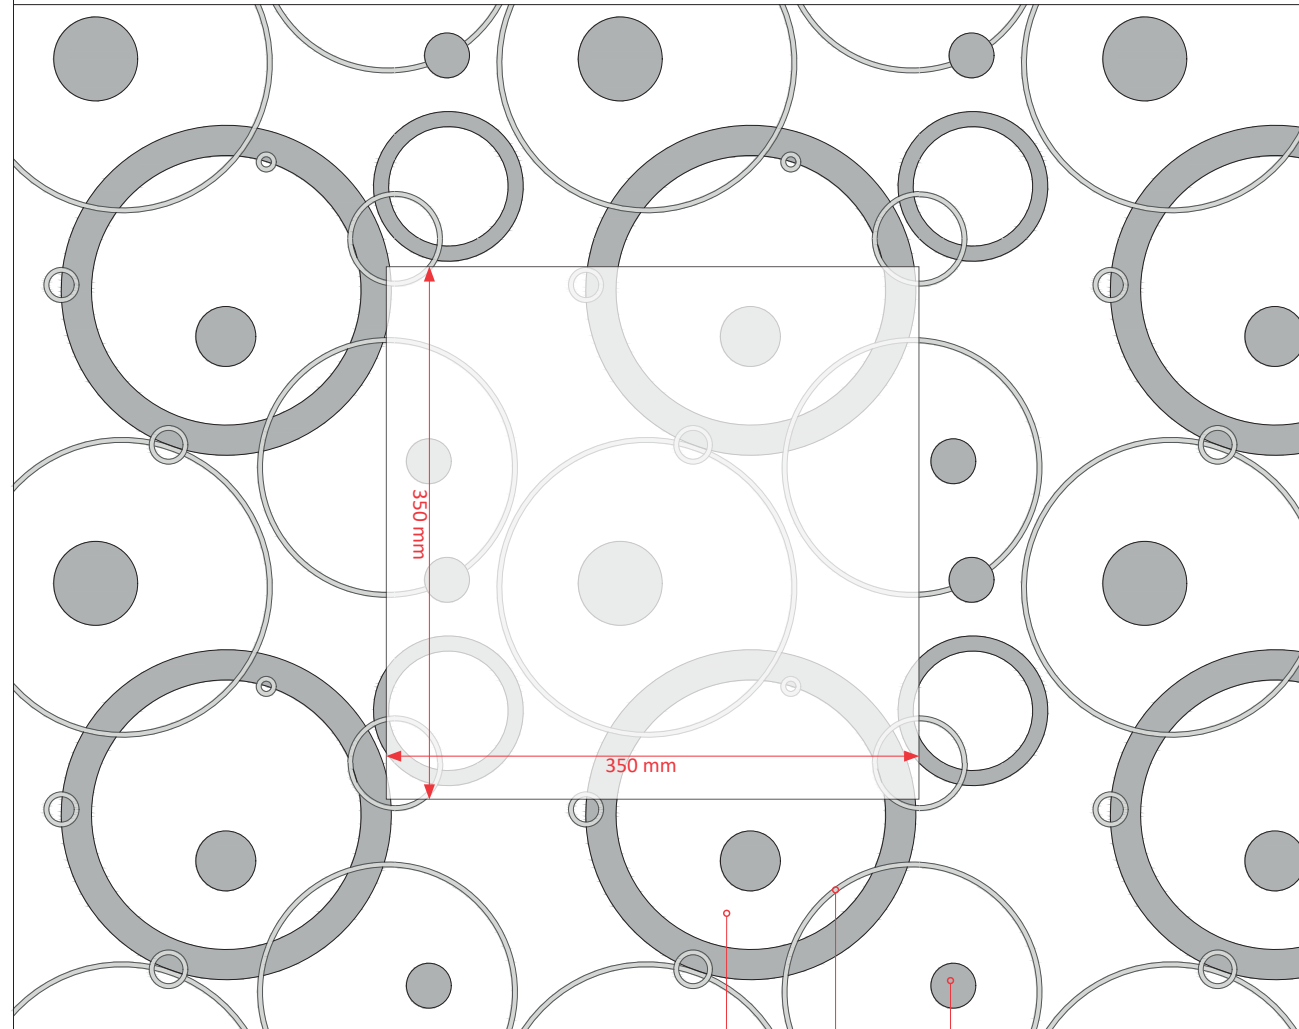

Size: 350 x 350 mm

Ref: 0271/20 | Handtufted | Carving
Luxury 1400_4N 01

- 4N-01, Wool Merino, Cut 13 mm
- 4N-01, Bamboo, Loop 12 mm
- 4N-01, Bamboo, Cut 11 mm

Size: 350 x 350 mm

-  4N-01, Wool, Cut 11 mm
-  4N-01, Bamboo, Cut 13 mm
-  4N-01, Wool, Cut 9 mm

Size: 350 x 350 mm

Ref: 0268/20 | Handtufted | Embossing
Luxury 1400_4N 01

-  4N-01, Luxury Pride, Cut 11 mm
-  4N-01, Bamboo, Loop 10 mm
-  4N-01, Bamboo, Cut 13 mm

Size: 350 x 350 mm

- 4N-01, Luxury Pride, Cut 11 mm
- 4N-01, Bamboo, Loop 10 mm
- 4N-01, Luxury Pride, Cut 9 mm
- 4N-01, Bamboo, Cut 11 mm
- 4N-01, Luxury Pride, Cut 13 mm

□ 4N-01, Luxury Pride, Cut 11 mm
■ 4N-01, Luxury Pride, Cut 13 mm

Size: 350 x 350 mm

Ref: 0270/20 | Handtufted
Luxury 1400_4N 01

- 4N-01, Luxury Pride, Cut 11 mm
- 4N-01, Luxury Pride, Loop 13 mm

Size: 350 x 350 mm

-  4N-01, Wool, Cut 11 mm
-  4N-01, Bamboo, Loop 10 mm
-  4N-01, Bamboo, Cut 13 mm

*“La línea recta pertenece al hombre, la línea curva a Dios.”
“The straight line belongs to man, the curved line to God.”
(Antoni Gaudí)*