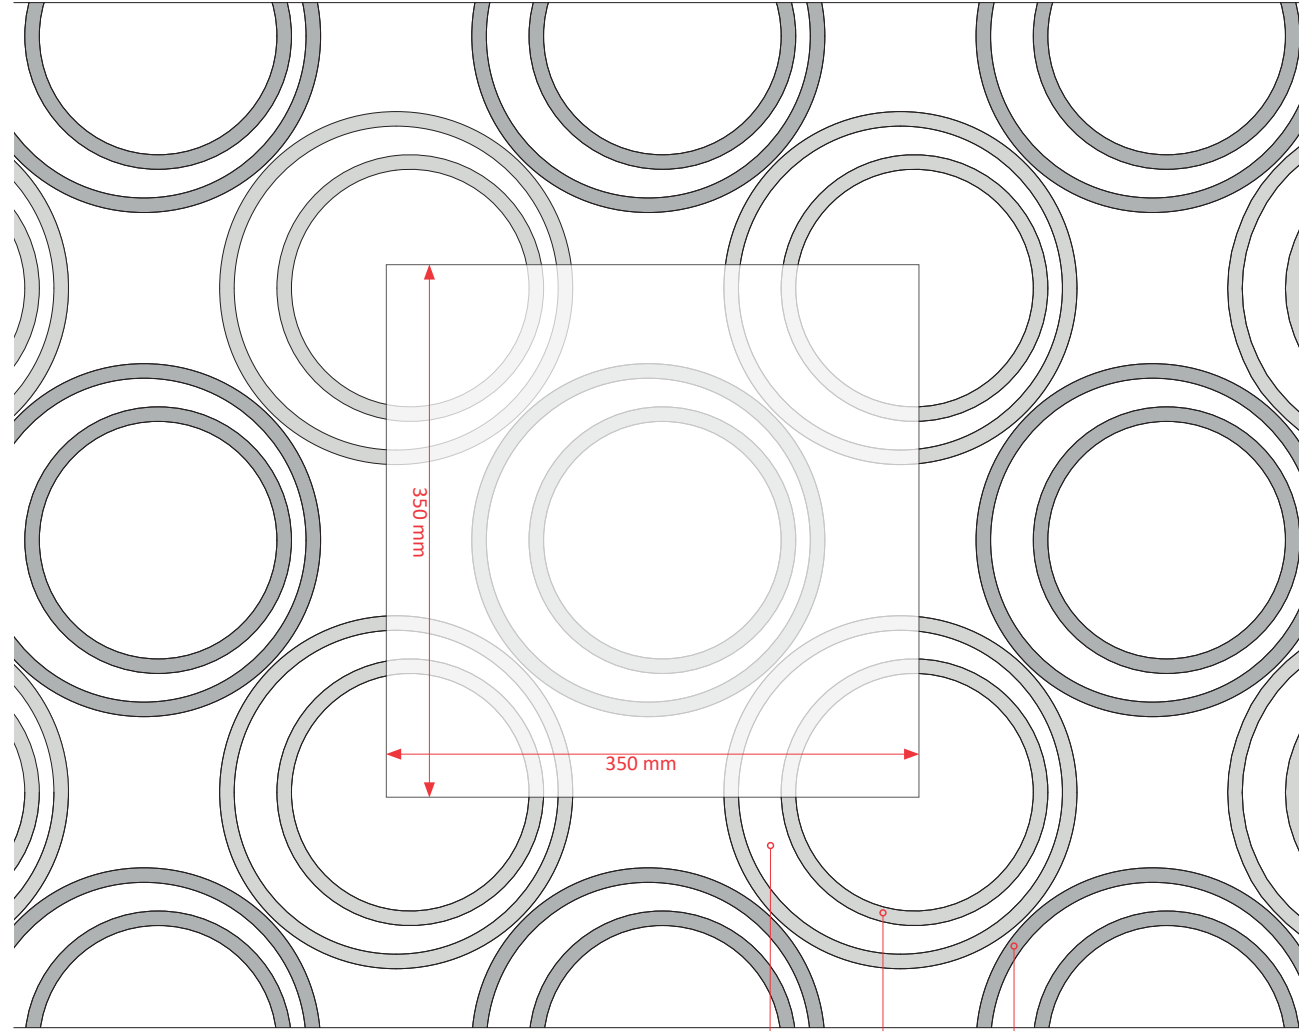

Size: 350 x 350 mm

Ref: 0271/20 | Handtufted | Carving
Luxury 1400_4N 01

- 4N-01, Wool Merino, Cut 13 mm
- 4N-01, Bamboo, Loop 12 mm
- 4N-01, Bamboo, Cut 11 mm

Size: 350 x 350 mm

-  4N-01, Wool, Cut 11 mm
-  4N-01, Bamboo, Cut 13 mm
-  4N-01, Wool, Cut 9 mm

Size: 350 x 350 mm

Ref: 0268/20 | Handtufted | Embossing
Luxury 1400_4N 01

-  4N-01, Luxury Pride, Cut 11 mm
-  4N-01, Bamboo, Loop 10 mm
-  4N-01, Bamboo, Cut 13 mm

Size: 350 x 350 mm

- 4N-01, Luxury Pride, Cut 11 mm
- 4N-01, Bamboo, Loop 10 mm
- 4N-01, Luxury Pride, Cut 9 mm
- 4N-01, Bamboo, Cut 11 mm
- 4N-01, Luxury Pride, Cut 13 mm

□ 4N-01, Luxury Pride, Cut 11 mm
■ 4N-01, Luxury Pride, Cut 13 mm

Size: 350 x 350 mm

Ref: 0270/20 | Handtufted
Luxury 1400_4N 01

- 4N-01, Luxury Pride, Cut 11 mm
- 4N-01, Luxury Pride, Loop 13 mm

Size: 350 x 350 mm

-  4N-01, Wool, Cut 11 mm
-  4N-01, Bamboo, Loop 10 mm
-  4N-01, Bamboo, Cut 13 mm

*“La línea recta pertenece al hombre, la línea curva a Dios.”
“The straight line belongs to man, the curved line to God.”
(Antoni Gaudí)*