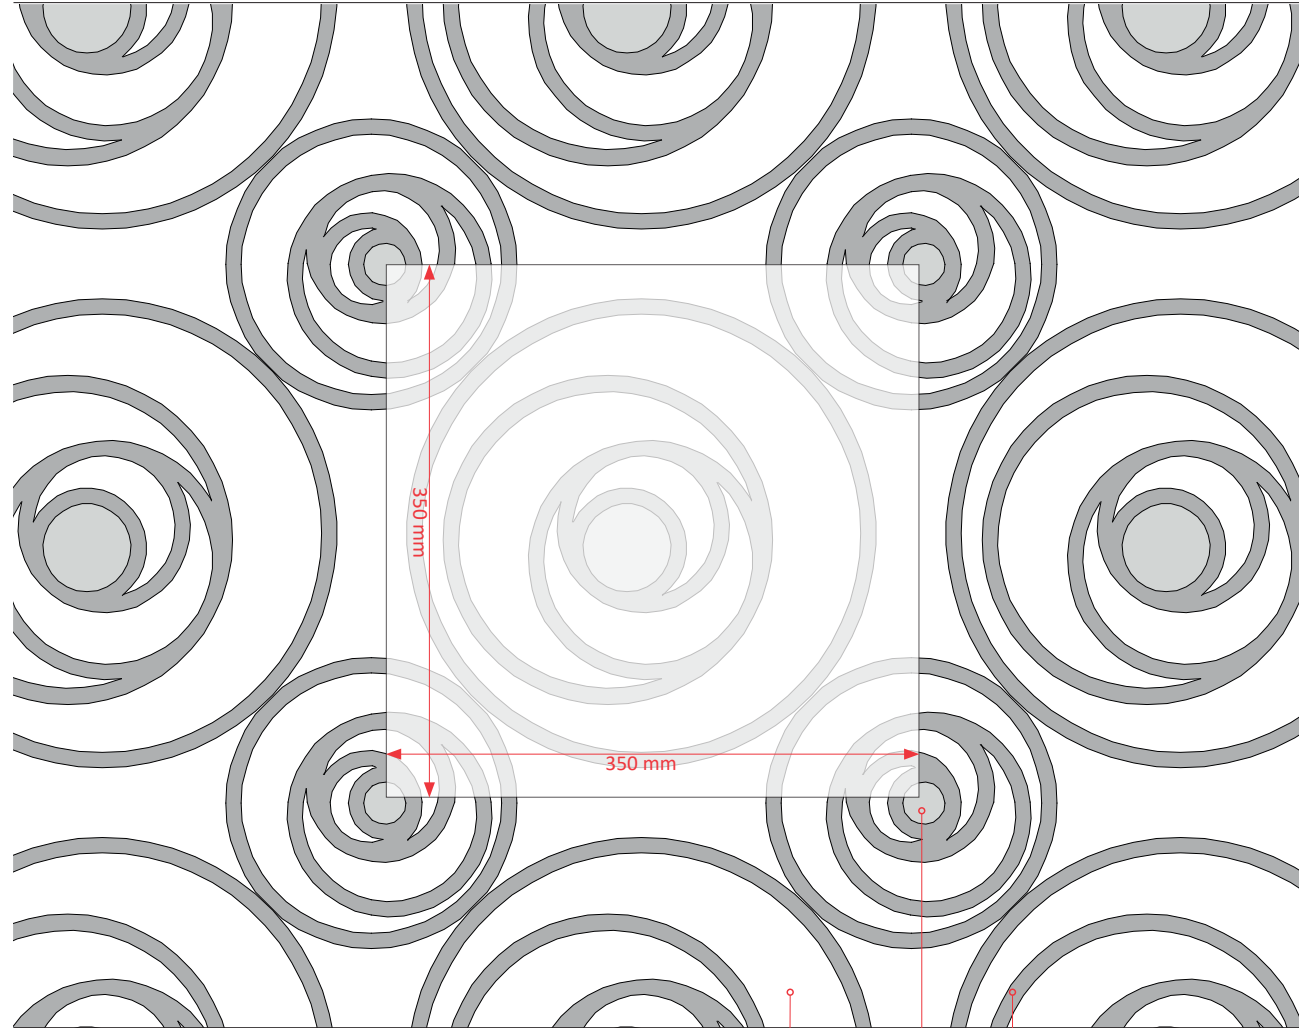

Size: 350 x 350 mm

Ref: 0268/20 | Handtufted | Embossing
Luxury 1400_4N 01

-  4N-01, Luxury Pride, Cut 11 mm
-  4N-01, Bamboo, Loop 10 mm
-  4N-01, Bamboo, Cut 13 mm

Size: 350 x 350 mm

- 4N-01, Luxury Pride, Cut 11 mm
- 4N-01, Bamboo, Loop 10 mm
- 4N-01, Luxury Pride, Cut 9 mm
- 4N-01, Bamboo, Cut 11 mm
- 4N-01, Luxury Pride, Cut 13 mm

Size: 350 x 350 mm

Ref: 0274/20 | Handtufted | Embossing
Luxury 1400_4N 01

- 4N-01, Luxury Pride, Cut 11 mm
- 4N-01, Bamboo, Loop 10 mm
- 4N-01, Luxury Pride, Cut 13 mm

Size: 350 x 350 mm

Ref: 0267/20 | Handtufted | Embossing
Luxury 1400_4N 01

□ 4N-01, Luxury Pride, Cut 11 mm
■ 4N-01, Luxury Pride, Cut 13 mm

Size: 350 x 350 mm

Ref: 0270/20 | Handtufted
Luxury 1400_4N 01

- 4N-01, Luxury Pride, Cut 11 mm
- 4N-01, Luxury Pride, Loop 13 mm

Size: 350 x 350 mm

-  4N-01, Wool, Cut 11 mm
-  4N-01, Bamboo, Loop 10 mm
-  4N-01, Bamboo, Cut 13 mm

*“La línea recta pertenece al hombre, la línea curva a Dios.”
“The straight line belongs to man, the curved line to God.”
(Antoni Gaudí)*