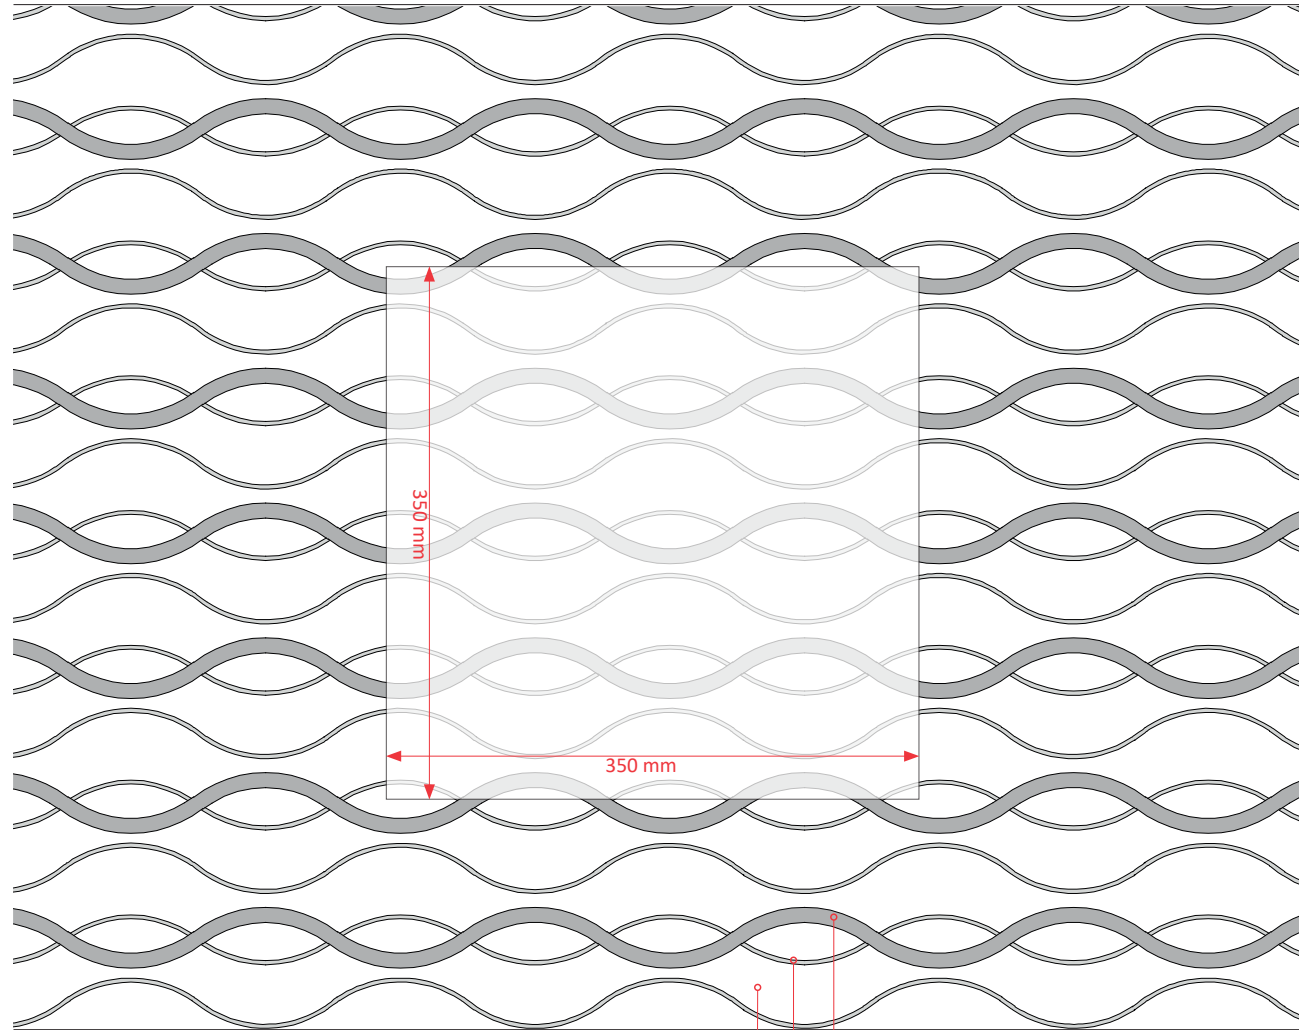

□ 4N-01, Luxury Pride, Cut 11 mm
■ 4N-01, Luxury Pride, Cut 13 mm

Size: 350 x 350 mm

Ref: 0270/20 | Handtufted
Luxury 1400_4N 01

- 4N-01, Luxury Pride, Cut 11 mm
- 4N-01, Luxury Pride, Loop 13 mm

Size: 350 x 350 mm

-  4N-01, Wool, Cut 11 mm
-  4N-01, Bamboo, Loop 10 mm
-  4N-01, Bamboo, Cut 13 mm

*“La línea recta pertenece al hombre, la línea curva a Dios.”
“The straight line belongs to man, the curved line to God.”
(Antoni Gaudí)*