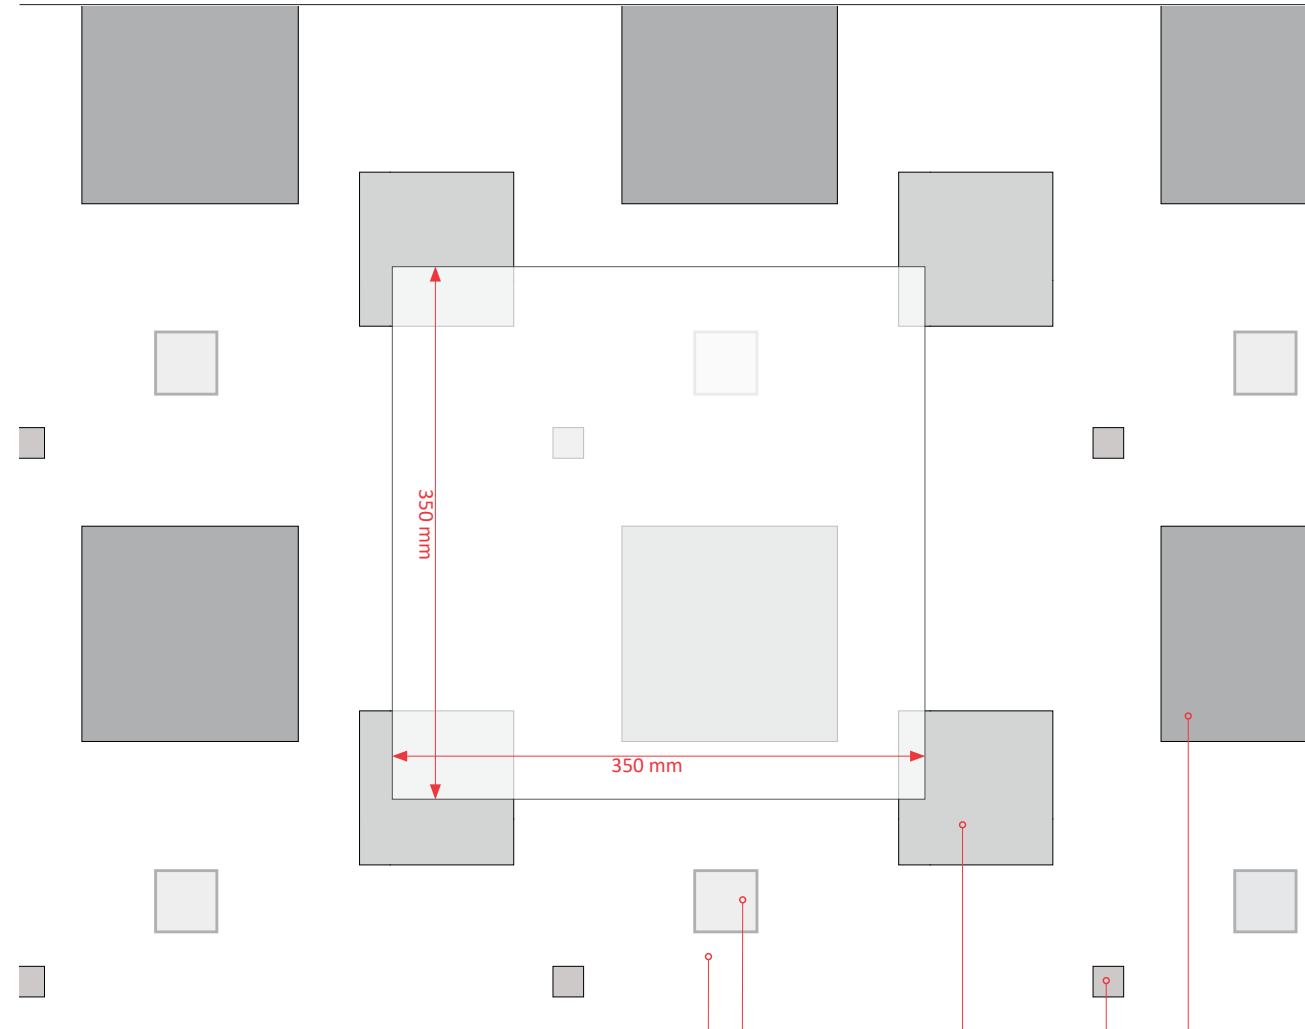

Size: 350 x 350 mm

Ref: 0268/20 | Handtufted | Embossing
Luxury 1400_4N 01

-  4N-01, Luxury Pride, Cut 11 mm
-  4N-01, Bamboo, Loop 10 mm
-  4N-01, Bamboo, Cut 13 mm

Size: 350 x 350 mm

- 4N-01, Luxury Pride, Cut 11 mm
- 4N-01, Bamboo, Loop 10 mm
- 4N-01, Luxury Pride, Cut 9 mm
- 4N-01, Bamboo, Cut 11 mm
- 4N-01, Luxury Pride, Cut 13 mm

Size: 350 x 350 mm

Ref: 0274/20 | Handtufted | Embossing
Luxury 1400_4N 01

- 4N-01, Luxury Pride, Cut 11 mm
- 4N-01, Bamboo, Loop 10 mm
- 4N-01, Luxury Pride, Cut 13 mm

Size: 350 x 350 mm

Ref: 0267/20 | Handtufted | Embossing
Luxury 1400_4N 01

□ 4N-01, Luxury Pride, Cut 11 mm
■ 4N-01, Luxury Pride, Cut 13 mm

Size: 350 x 350 mm

Ref: 0270/20 | Handtufted
Luxury 1400_4N 01

- 4N-01, Luxury Pride, Cut 11 mm
- 4N-01, Luxury Pride, Loop 13 mm

Size: 350 x 350 mm

-  4N-01, Wool, Cut 11 mm
-  4N-01, Bamboo, Loop 10 mm
-  4N-01, Bamboo, Cut 13 mm

*“La línea recta pertenece al hombre, la línea curva a Dios.”
“The straight line belongs to man, the curved line to God.”
(Antoni Gaudí)*