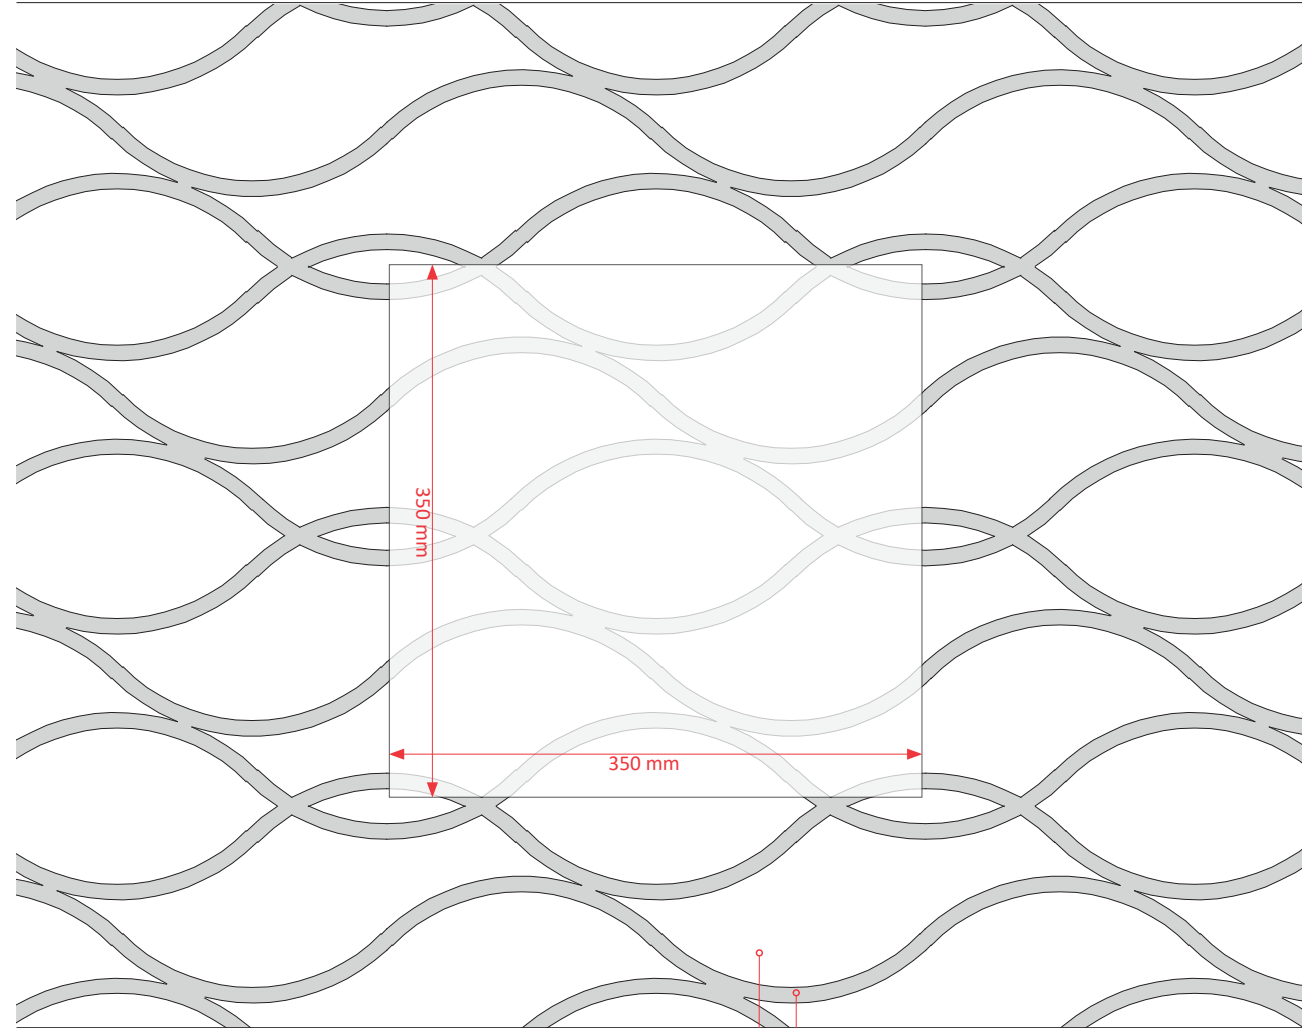

Size: 350 x 350 mm

Ref: 0274/20 | Handtufted | Embossing
Luxury 1400_4N 01

- 4N-01, Luxury Pride, Cut 11 mm
- 4N-01, Bamboo, Loop 10 mm
- 4N-01, Luxury Pride, Cut 13 mm

Size: 350 x 350 mm

Ref: 0267/20 | Handtufted | Embossing
Luxury 1400_4N 01

□ 4N-01, Luxury Pride, Cut 11 mm
■ 4N-01, Luxury Pride, Cut 13 mm

Size: 350 x 350 mm

Ref: 0270/20 | Handtufted
Luxury 1400_4N 01

- 4N-01, Luxury Pride, Cut 11 mm
- 4N-01, Luxury Pride, Loop 13 mm

Size: 350 x 350 mm

-  4N-01, Wool, Cut 11 mm
-  4N-01, Bamboo, Loop 10 mm
-  4N-01, Bamboo, Cut 13 mm

*“La línea recta pertenece al hombre, la línea curva a Dios.”
“The straight line belongs to man, the curved line to God.”
(Antoni Gaudí)*