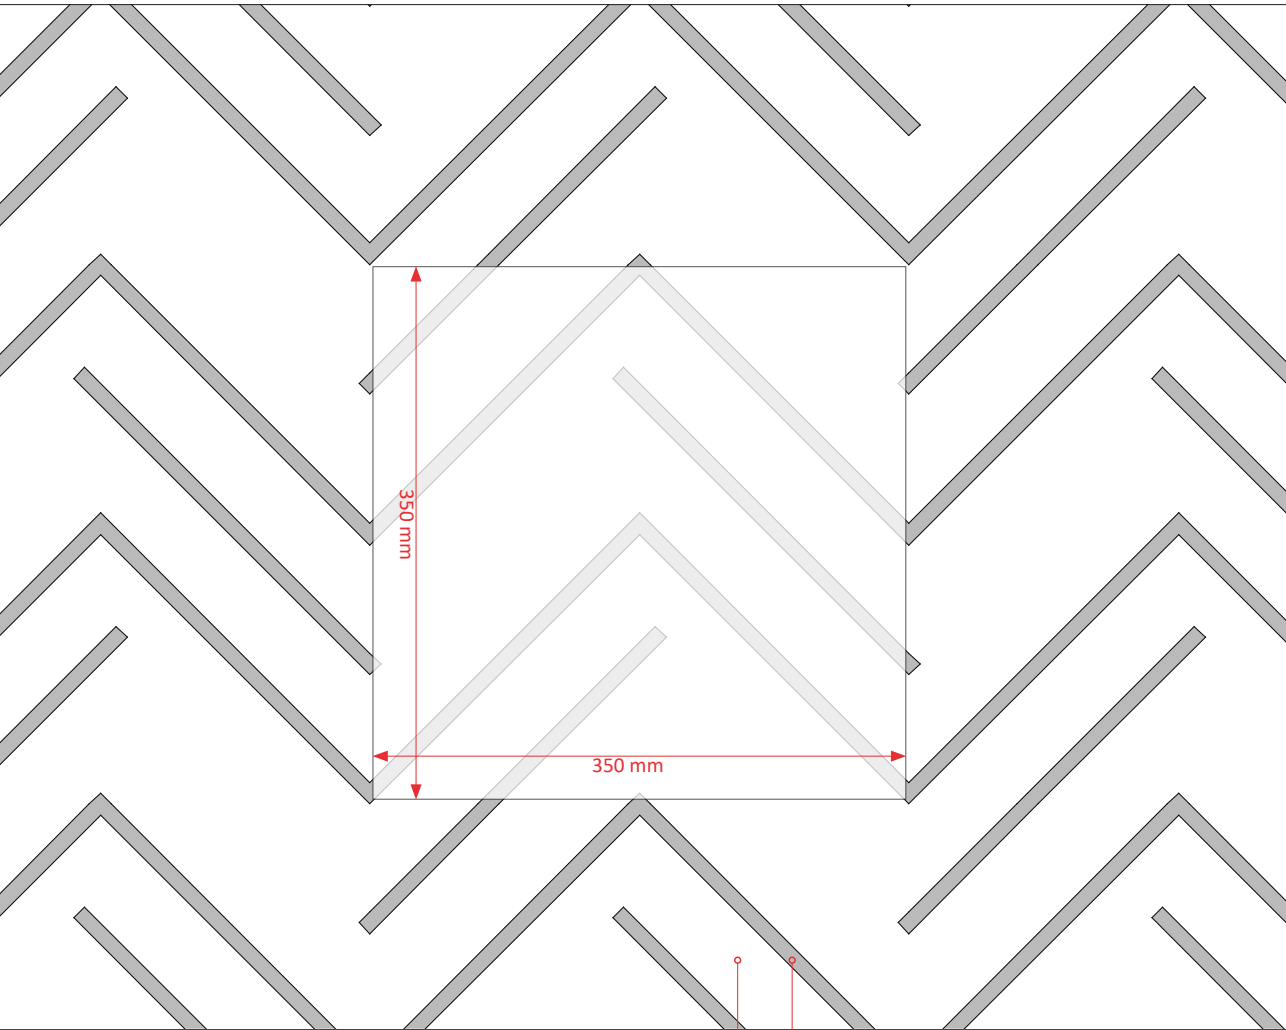

Size: 350 x 350 mm

Ref: 0284/20 | Handtufted | Embossing
Luxury 1400_4N 01

-  4N-01, Luxury Pride, Cut 11 mm
-  4N-01, Bamboo, Loop 10 mm
-  4N-01, Luxury Pride, Cut 13 mm

Size: 350 x 350 mm

Ref: 0269/20 | Handtufted
Luxury 1400_4N 01

-  4N-01, Luxury Pride, Cut 13 mm
-  4N-01, Luxury Pride, Loop 11 mm

Size: 350 x 350 mm

Ref: 0281/20 | Handtufted | Embossing
Luxury 1400_4N 01

 4N-01, Wool Merino, Cut 11 mm

 4N-01, Wool Merino, Cut 13 mm

Size: 350 x 350 mm

-  4N-01, Wool Merino, Cut 11 mm
-  4N-01, Wool Merino, Cut 13 mm

Size: 350 x 350 mm

-  4N-01, Luxury Pride, Cut 11 mm
-  4N-01, Luxury Pride, Cut 9 mm
-  4N-01, Bamboo, Cut 13 mm

Size: 350 x 350 mm

Ref: 0265/20 | Handtufted | Embossing
Luxury 1400_4N 01

 4N-01, Luxury Pride, Cut 11 mm

 4N-01, Luxury Pride, Cut 13 mm

Size: 350 x 350 mm

-  4N-01, Wool, Cut 11 mm
-  4N-01, Bamboo, Loop 10 mm
-  4N-01, Bamboo, Cut 13 mm