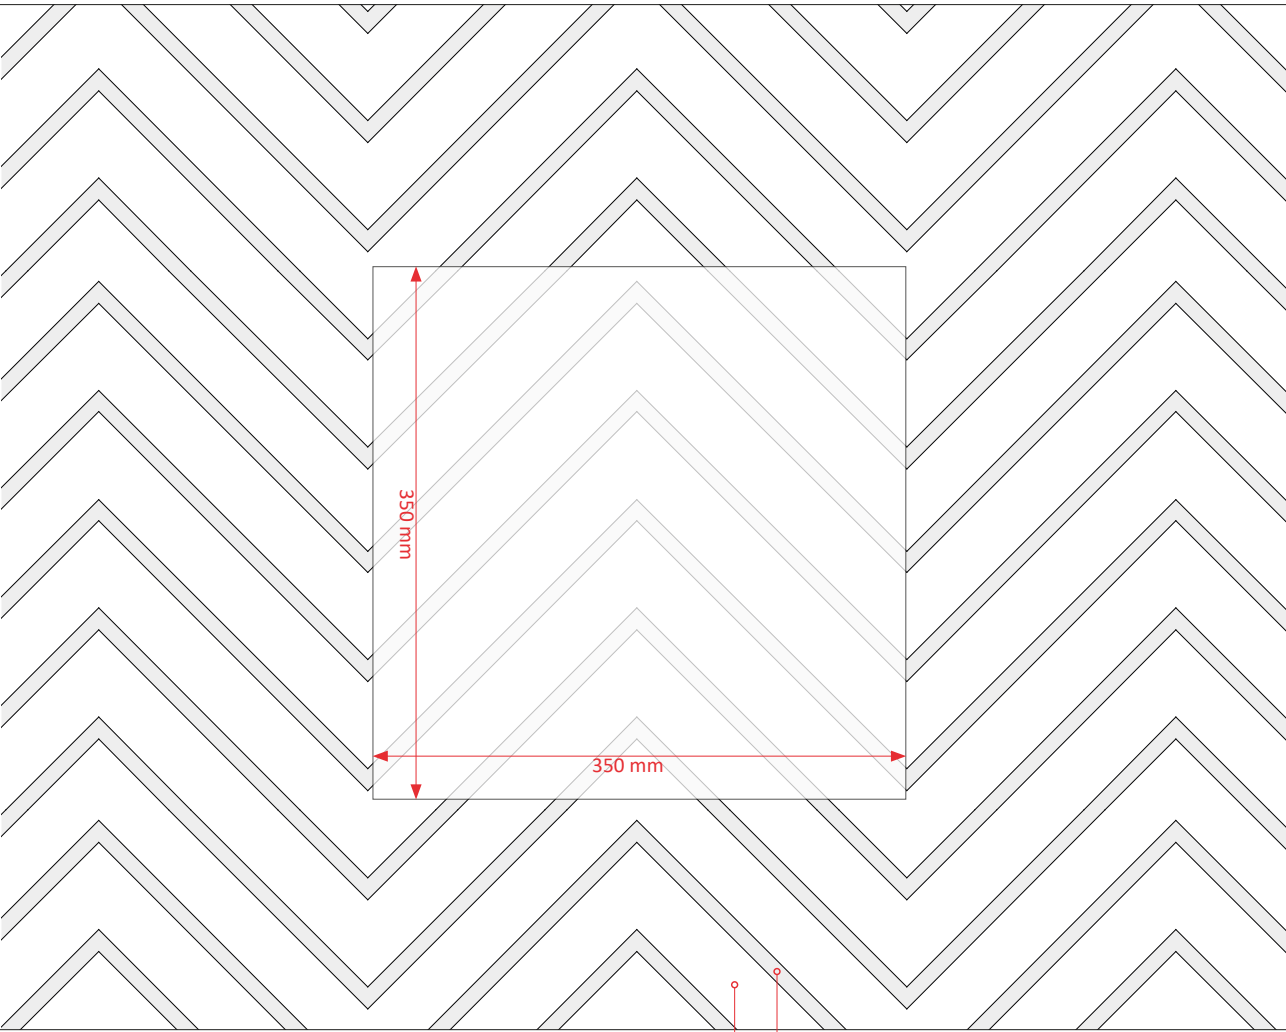

Size: 350 x 350 mm

Ref: 0284/20 | Handtufted | Embossing
Luxury 1400_4N 01

-  4N-01, Luxury Pride, Cut 11 mm
-  4N-01, Bamboo, Loop 10 mm
-  4N-01, Luxury Pride, Cut 13 mm

Size: 350 x 350 mm

Ref: 0269/20 | Handtufted
Luxury 1400_4N 01

-  4N-01, Luxury Pride, Cut 13 mm
-  4N-01, Luxury Pride, Loop 11 mm

Size: 350 x 350 mm

Ref: 0281/20 | Handtufted | Embossing
Luxury 1400_4N 01

 4N-01, Wool Merino, Cut 11 mm

 4N-01, Wool Merino, Cut 13 mm

Size: 350 x 350 mm

-  4N-01, Wool Merino, Cut 11 mm
-  4N-01, Wool Merino, Cut 13 mm

Size: 350 x 350 mm

-  4N-01, Luxury Pride, Cut 11 mm
-  4N-01, Luxury Pride, Cut 9 mm
-  4N-01, Bamboo, Cut 13 mm

Size: 350 x 350 mm