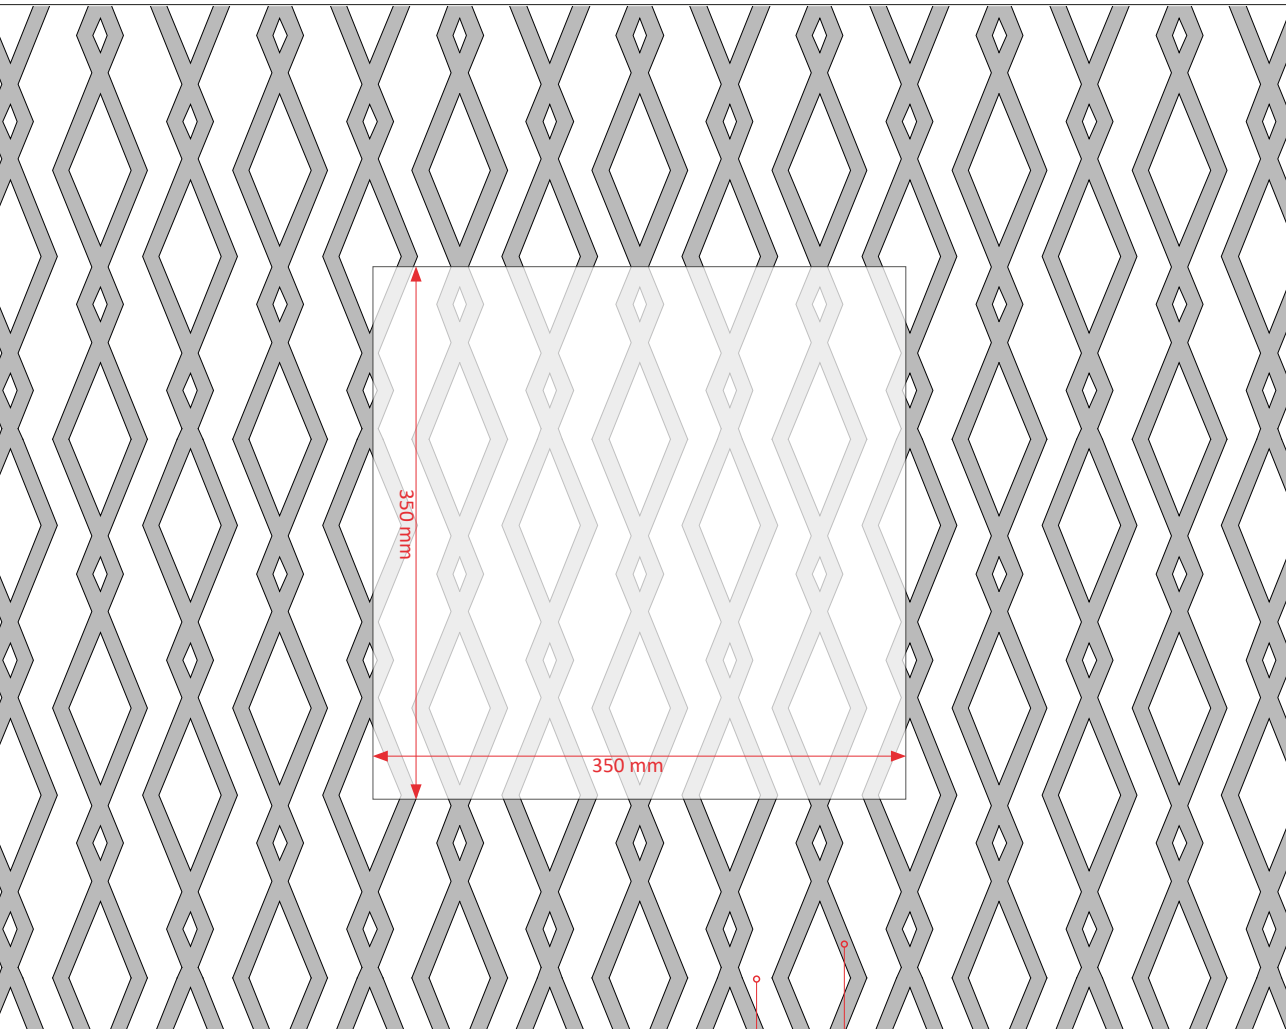

-  4N-01, Luxury Pride, Cut 13 mm
-  4N-01, Luxury Pride, Loop 11 mm

Size: 350 x 350 mm

Ref: 0281/20 | Handtufted | Embossing
Luxury 1400_4N 01

 4N-01, Wool Merino, Cut 11 mm

 4N-01, Wool Merino, Cut 13 mm

Size: 350 x 350 mm

-  4N-01, Wool Merino, Cut 11 mm
-  4N-01, Wool Merino, Cut 13 mm

Size: 350 x 350 mm

-  4N-01, Luxury Pride, Cut 11 mm
-  4N-01, Luxury Pride, Cut 9 mm
-  4N-01, Bamboo, Cut 13 mm

Size: 350 x 350 mm

Ref: 0265/20 | Handtufted | Embossing
Luxury 1400_4N 01

 4N-01, Luxury Pride, Cut 11 mm

 4N-01, Luxury Pride, Cut 13 mm

Size: 350 x 350 mm

-  4N-01, Wool, Cut 11 mm
-  4N-01, Bamboo, Loop 10 mm
-  4N-01, Bamboo, Cut 13 mm

Size: 350 x 350 mm

-  4N-01, Wool, Cut 11 mm
-  4N-01, Bamboo, Loop 12 mm
-  4N-01, Wool, Cut 13 mm

“La alfombra debe combinar con las cejas”
“The carpet should harmonize with the eyebrows”
(Salvador Dalí)