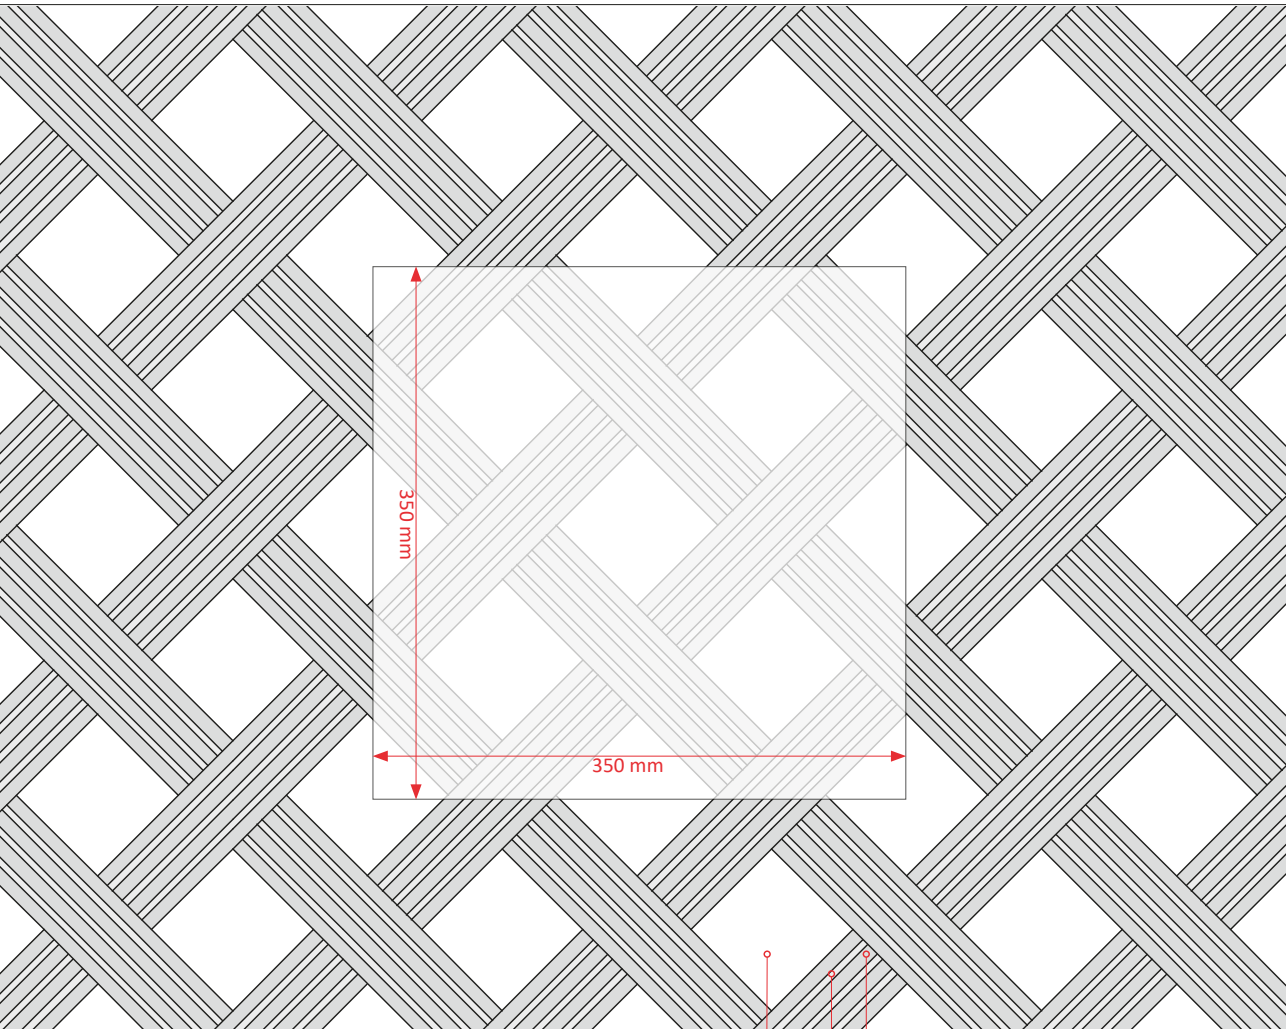

Size: 350 x 350 mm

-  4N-01, Wool Merino, Cut 11 mm
-  4N-01, Wool Merino, Cut 13 mm

Size: 350 x 350 mm

-  4N-01, Luxury Pride, Cut 11 mm
-  4N-01, Luxury Pride, Cut 9 mm
-  4N-01, Bamboo, Cut 13 mm

Size: 350 x 350 mm

Ref: 0265/20 | Handtufted | Embossing
Luxury 1400_4N 01

 4N-01, Luxury Pride, Cut 11 mm

 4N-01, Luxury Pride, Cut 13 mm

Size: 350 x 350 mm

-  4N-01, Wool, Cut 11 mm
-  4N-01, Bamboo, Loop 10 mm
-  4N-01, Bamboo, Cut 13 mm

Size: 350 x 350 mm

-  4N-01, Wool, Cut 11 mm
-  4N-01, Bamboo, Loop 12 mm
-  4N-01, Wool, Cut 13 mm

“La alfombra debe combinar con las cejas”
“The carpet should harmonize with the eyebrows”
(Salvador Dalí)